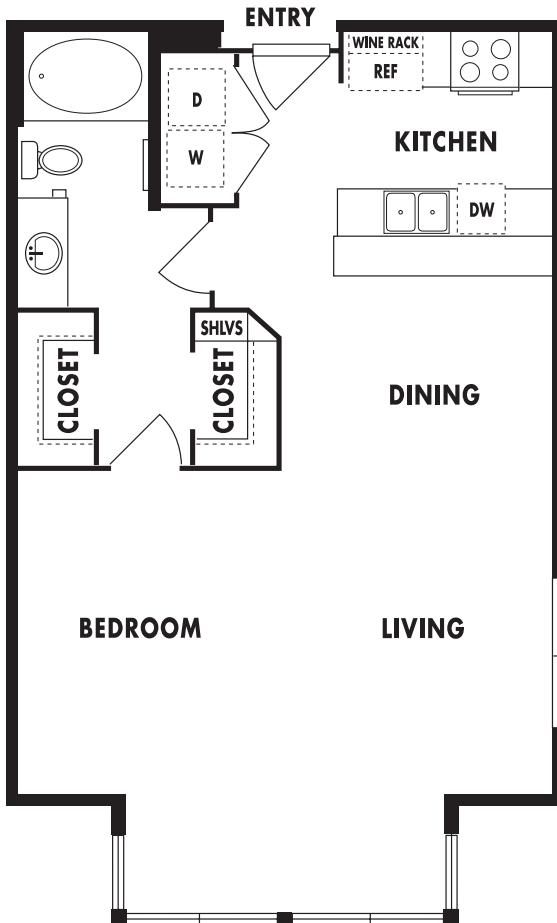

Upscale

Uplift

Uppermost

Upbeat

Upgrade

Upswing

Uptown

MID-RISE PLAN M 1

One Bedroom, One Bath
685 Square Feet

MID-RISE PLAN M 1

One Bedroom, One Bath
751 Square Feet