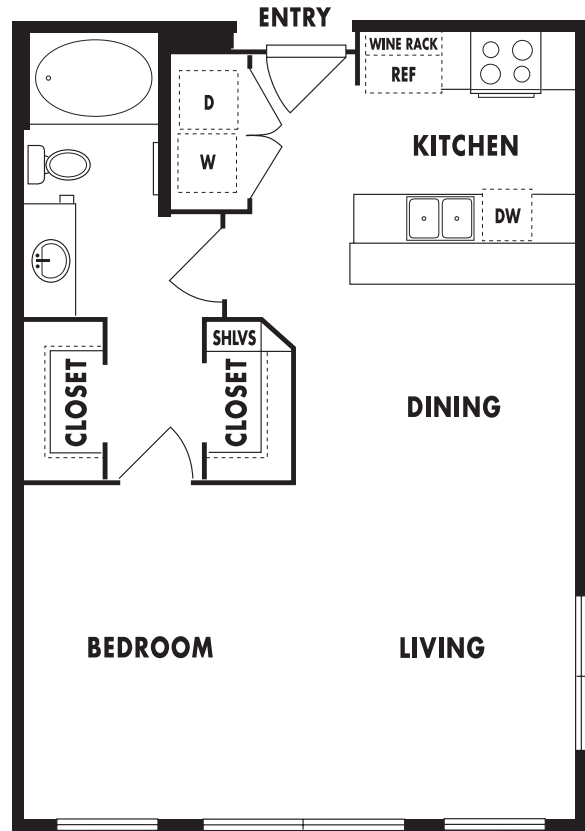

Upscale

Uplift

Uppermost

Upbeat

Upgrade

Upswing

Uptown

MID-RISE PLAN M 1

One Bedroom, One Bath
685 Square Feet

MID-RISE PLAN M 1

One Bedroom, One Bath
751 Square Feet