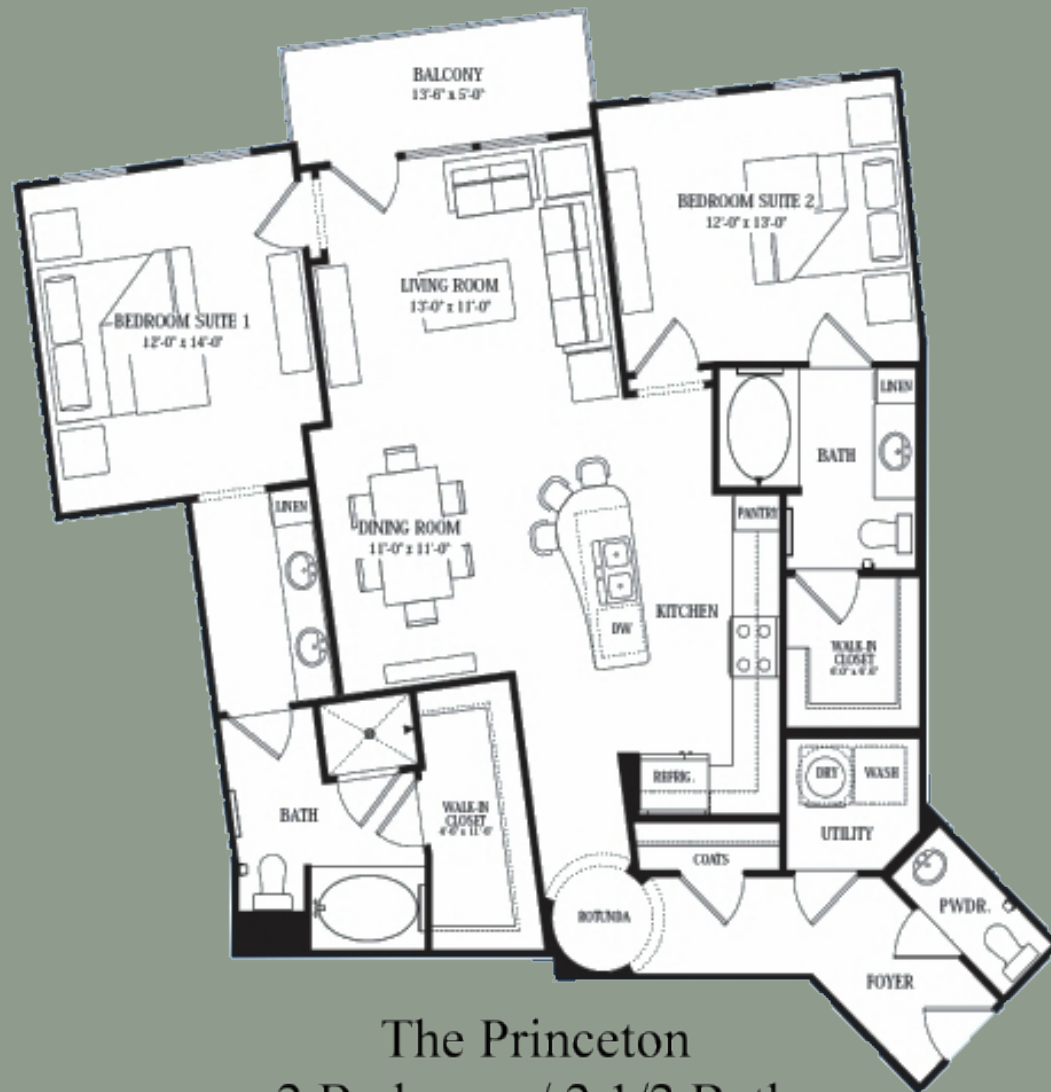

JACKSON PLACE

— CONDOMINIUMS

HoustonLuxuryHighRises.com
832-298-2893

The Princeton
2 Bedroom / 2 1/2 Bath
1,346 sq. ft.

Spectacular begins the minute you open your front door, your eye drawn to the unique rotunda ceiling that singularly distinguishes your home. From the foyer with a convenient powder room, coat closet and utility room, wind your way through the rotunda and into an incredibly spacious kitchen where you'll again feel the impact of living space arranged with new attitude, enhanced by numerous windows and angled walls. The kitchen links to the dining room and the living room, all with a visual connection to your private balcony and beyond. The two bedroom suites are nearly equal in elegance and designed with comfort in mind. Oversized walk-in closets provide abundant space for daily access or long-term storage, plus sumptuous baths feature soaking tubs and convenient linen closets. Each retreat is an opportunity to enjoy the ambiance derived exclusively from the luxury of great space.