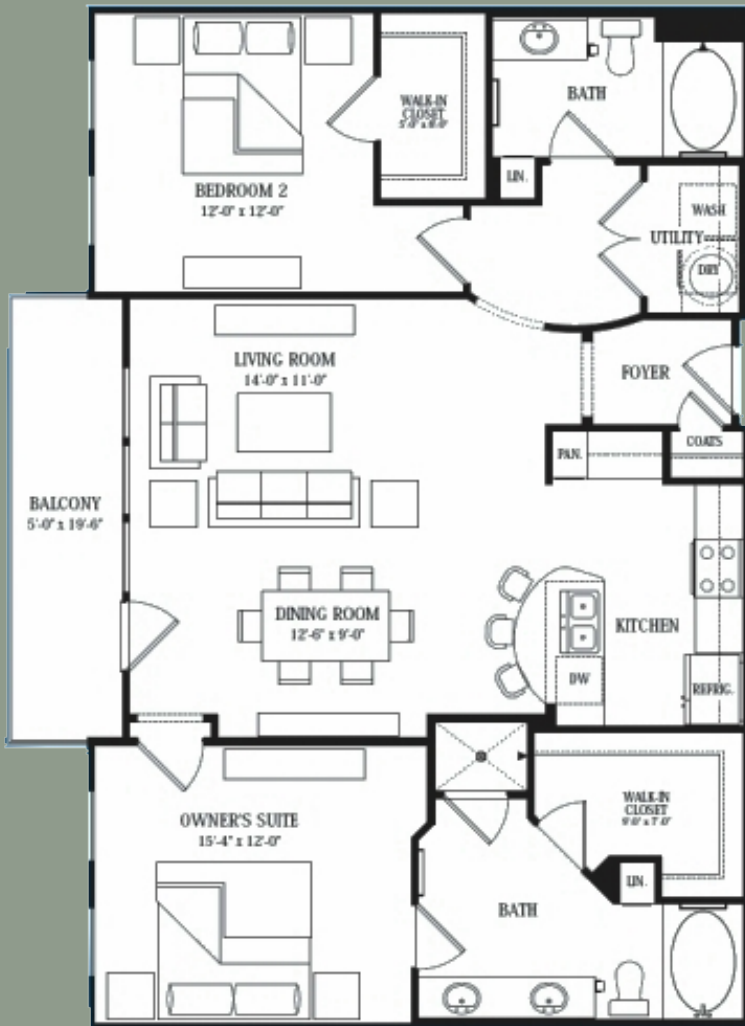

# JACKSON PLACE CONDOMINIUMS

The view will be your inspiration, perhaps your art. From foyer to living room, three spectacular windows flood your private world with the natural light of day as well as the sparkling shimmer of night. Your kitchen shares the view, overlooking its granite snack bar, the dining room and beyond to your private balcony, running nearly 20 feet long. An alcove leads to the owner's suite with a large walk-in closet and the luxury of a soaking tub, separate shower and dual sinks in the bath. An inspired entry leads to the second bedroom suite, thoughtfully configured with a spacious walk-in closet and close proximity to a second full bath. Amid the luxury is a space saving utility room to accommodate a full size washer and dryer

The Duke  
2 Bedroom / 2 Bath  
1,325 sq. ft.

HoustonLuxuryHighRises.com  
832-298-2893