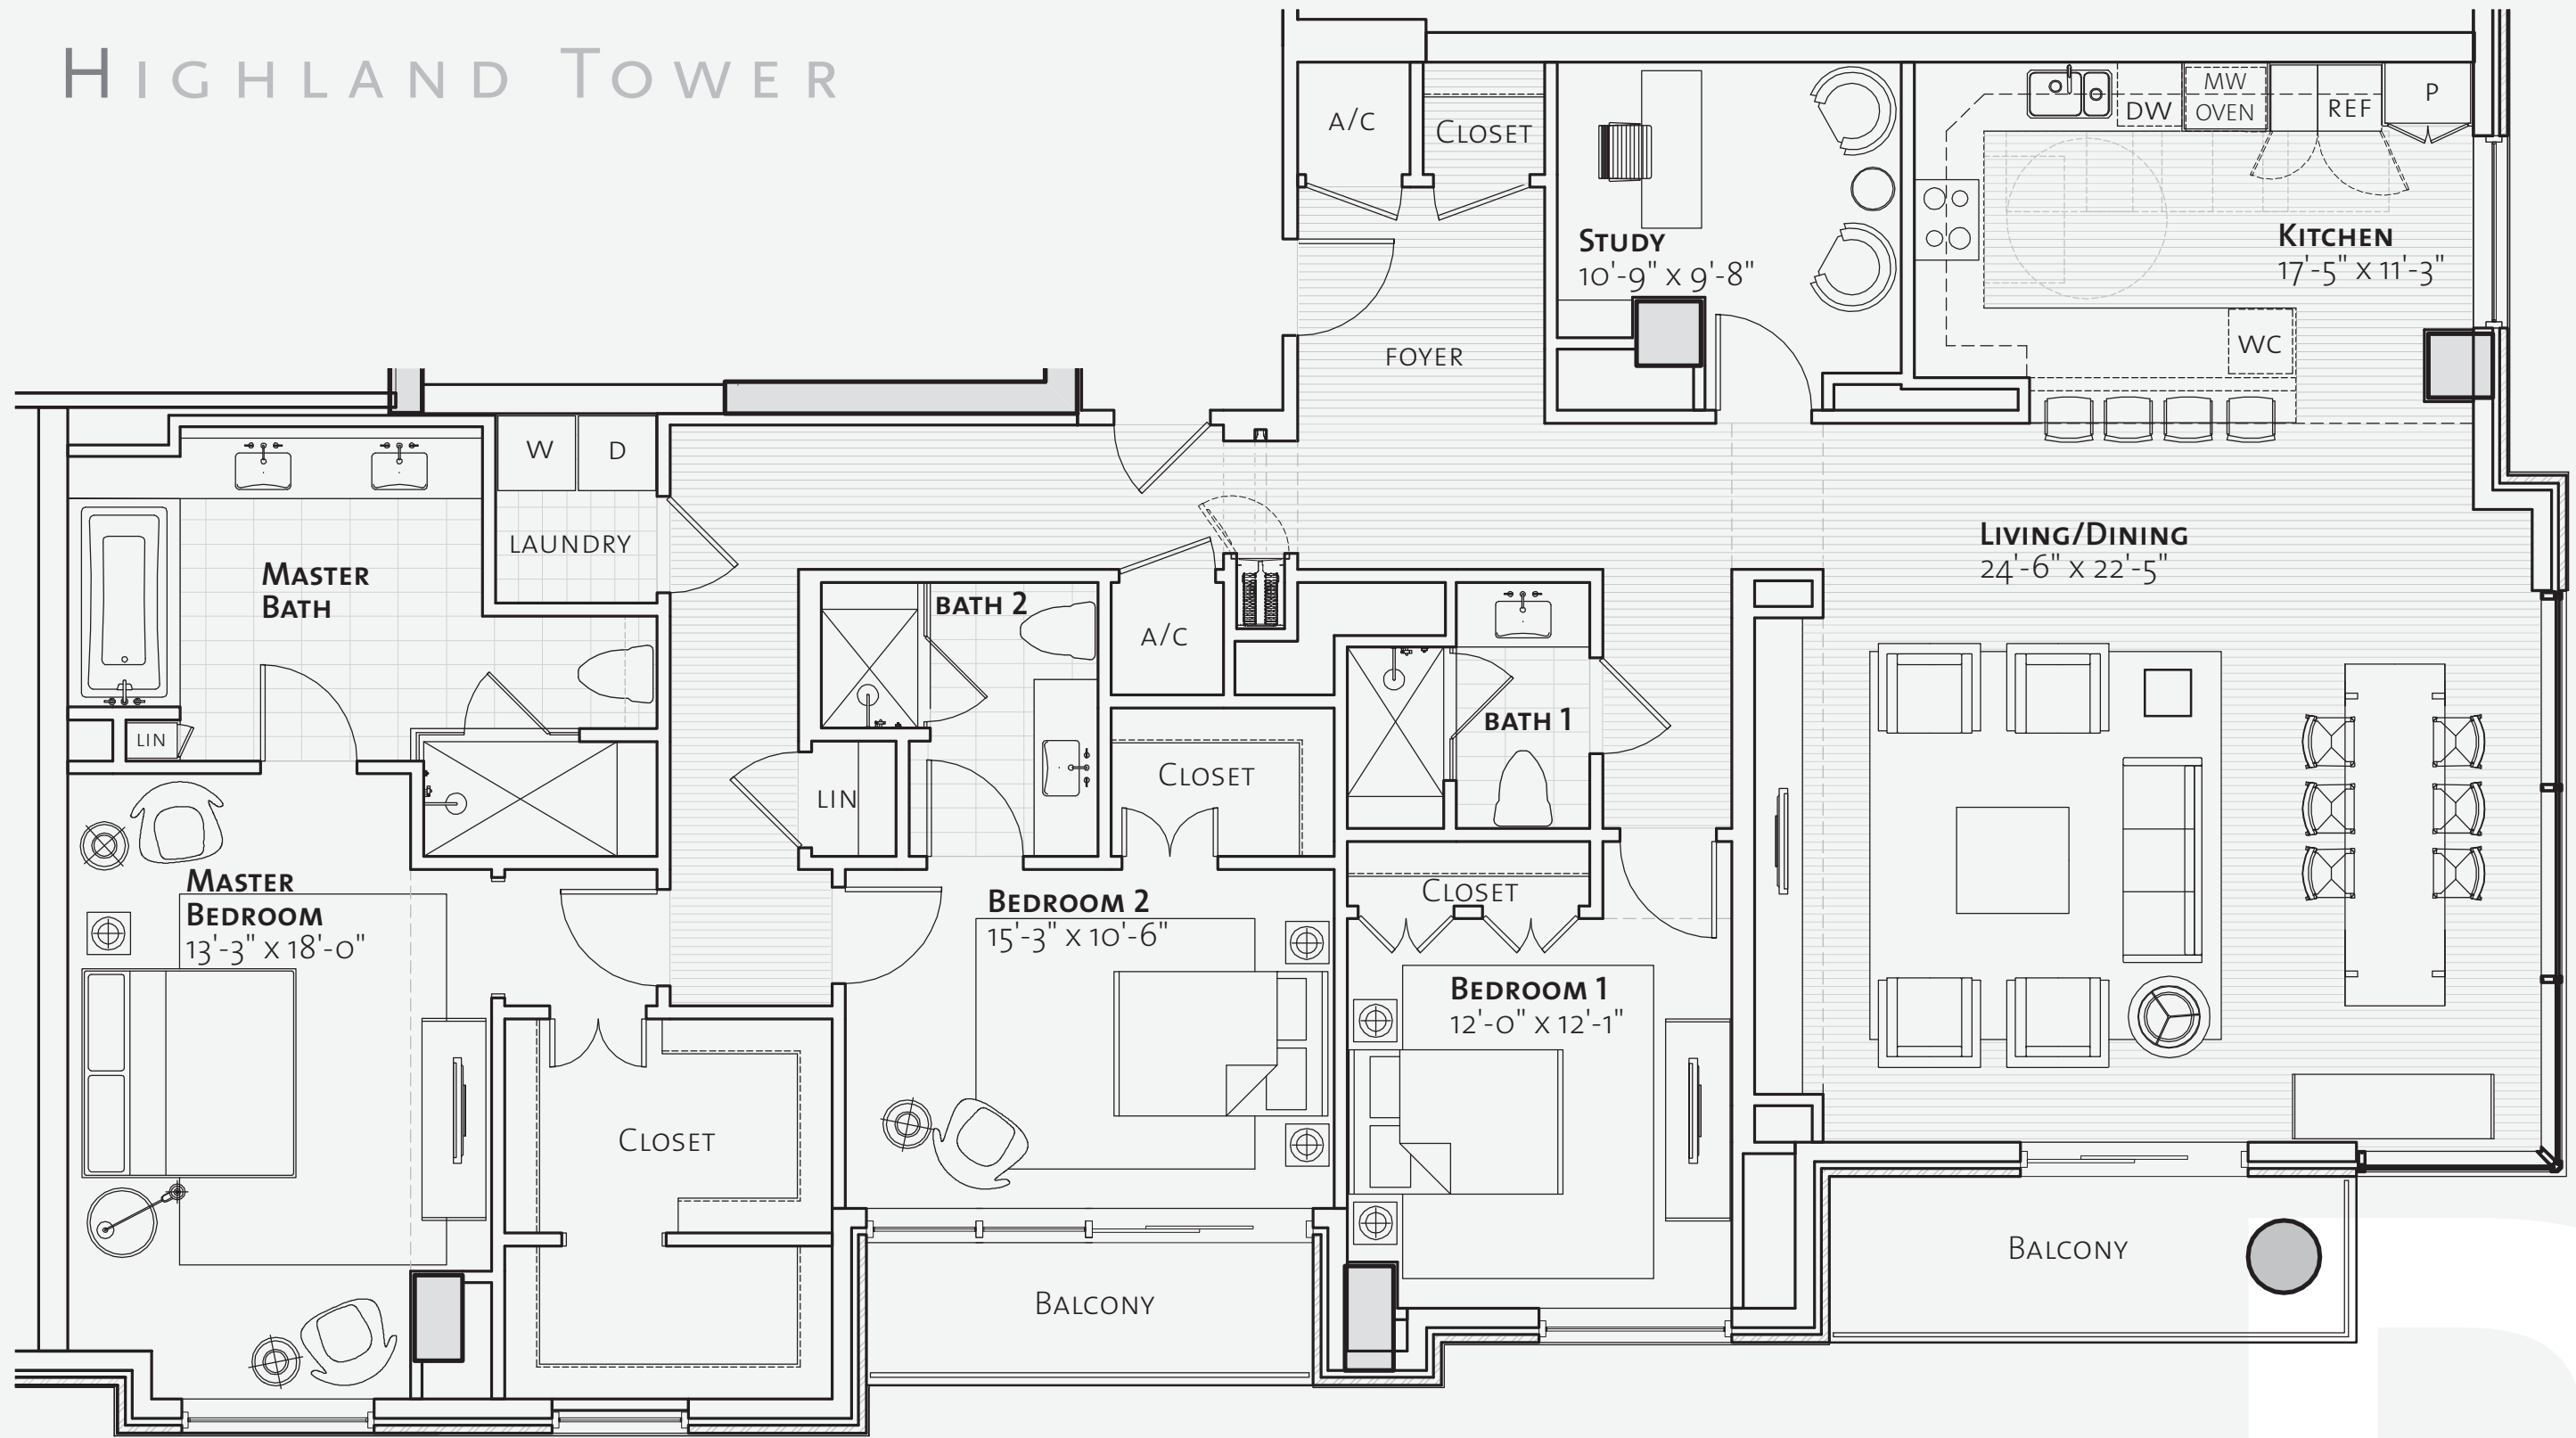

HIGHLAND TOWER

PORTSMOUTH

3 BEDROOM/STUDY, 3 BATH

LIVING: 2,605 SQ.FT. | BALCONY: 149 SQ.FT.

TOTAL: 2,754 SQ.FT.

SCALE: 3/16" = 1'-0"