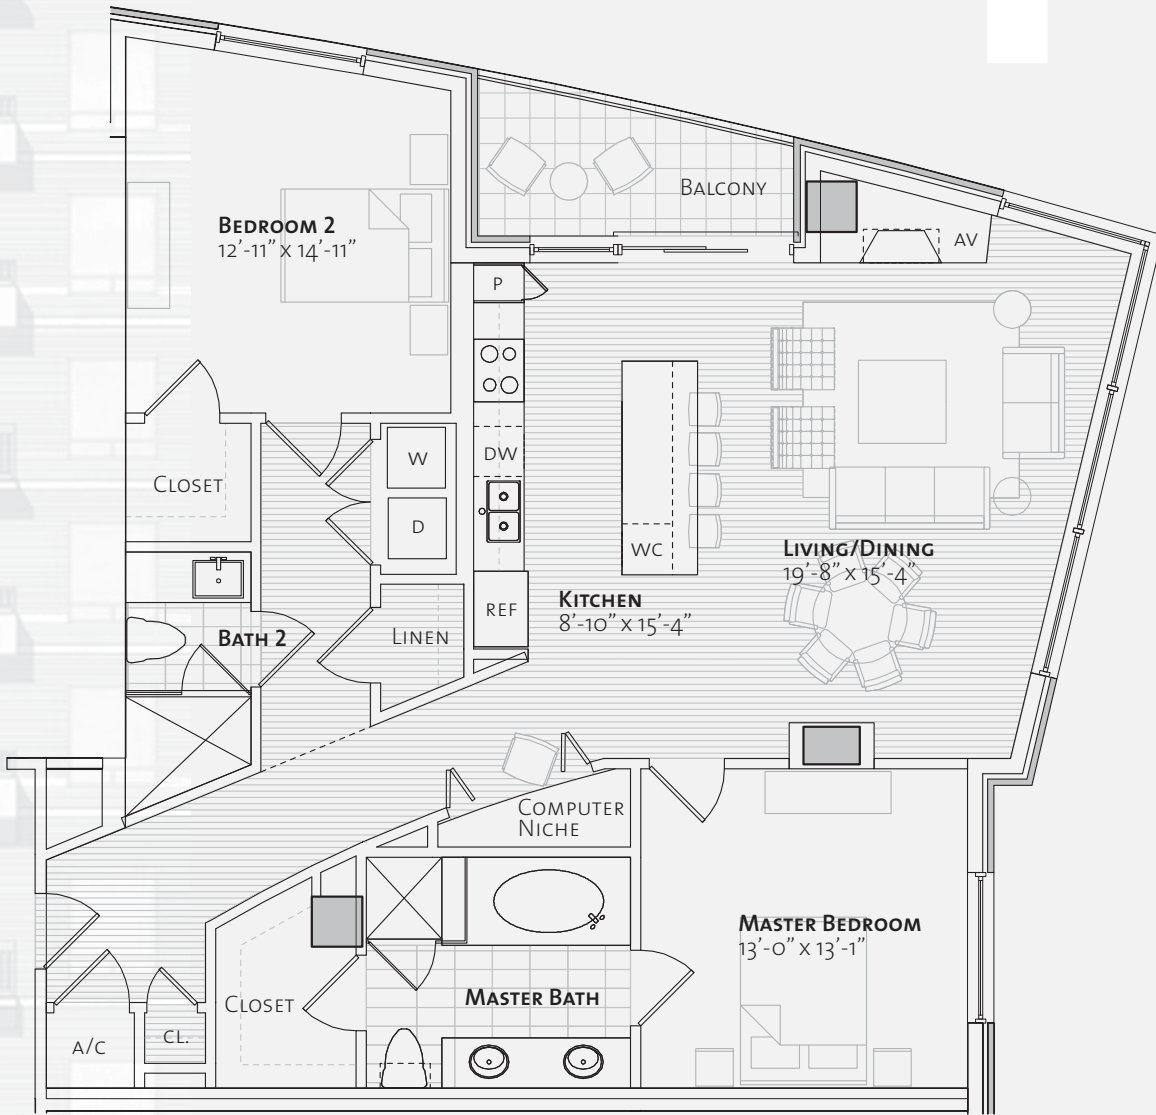

HIGHLAND TOWER

F

RESIDENCE F

1,543 SQ. FT.