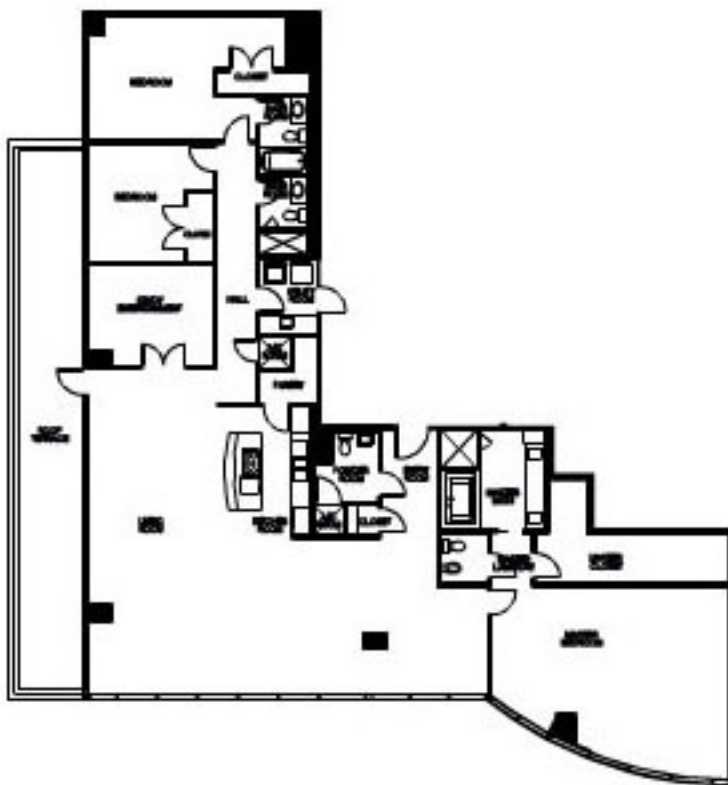

SHANGHAI
4112 SF
UNIT AREA: 3593 SF
ROOFTOP TERRACE AREA: 519 SF
3 BEDROOM/ 1 STUDY
3 1/2 BATHS

VEILED CHARM
SHANGHAI

HoustonLuxuryHighRises.com