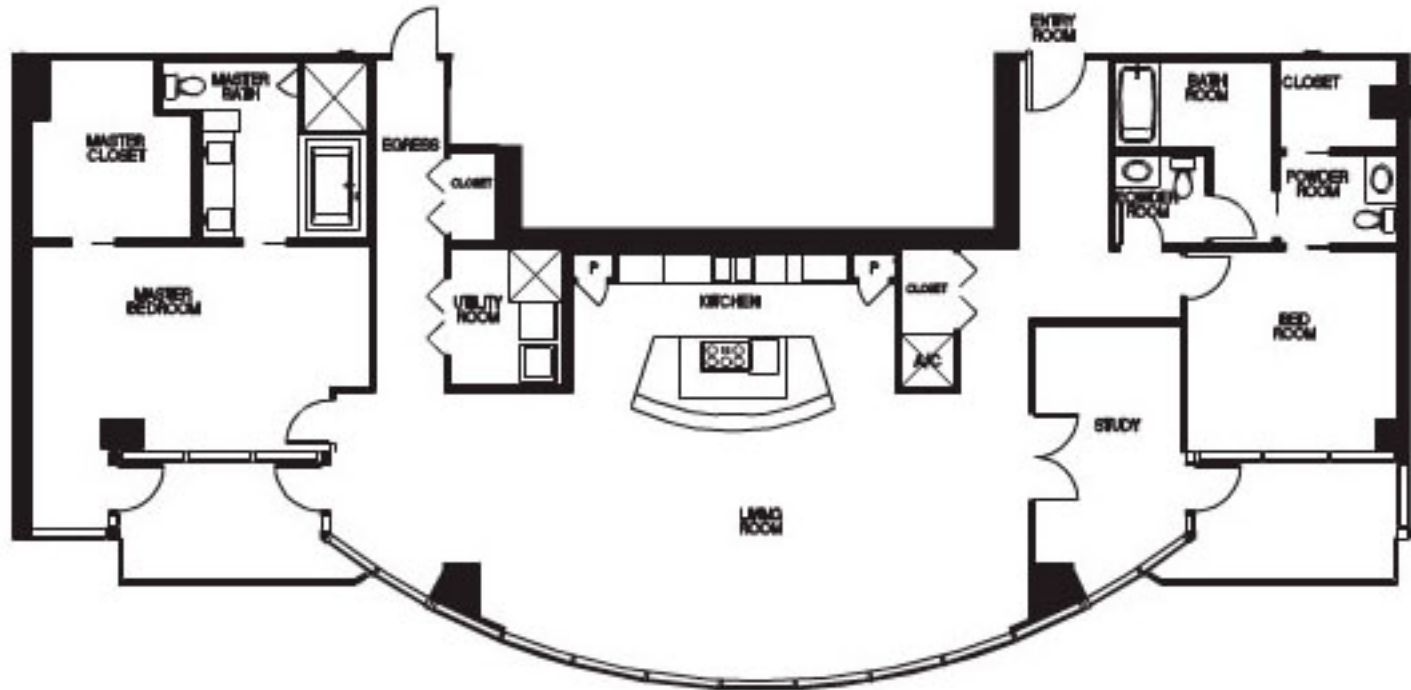

PRAGUE
2866 SF
UNIT AREA: 2636 SF
BALCONY AREA: 230 SF
3 BEDROOMS
2 1/2 BATHS

PRAGUE

BEAUTY WRAPPED IN
CURIOUS MYSTERY

HoustonLuxuryHighRises.com

TEOH
PROPERTIES
LOCATION LUXURY LIFESTYLE