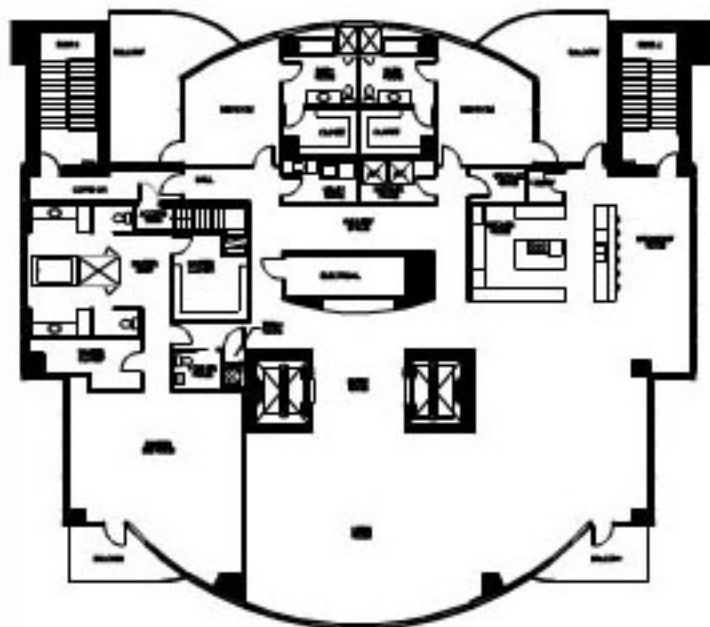

NEW YORK  
9243 SF  
UNIT AREA: 6120SF  
BALCONY AREA: 816SF  
ROOFTOP TERRACE AREA: 2307SF  
3 BEDROOM  
3 1/2 BATHS

THE CITY THAT NEVER SLEEPS  
NEW YORK

Level 22

Level 23 - NY Terrace

HoustonLuxuryhighRises.com