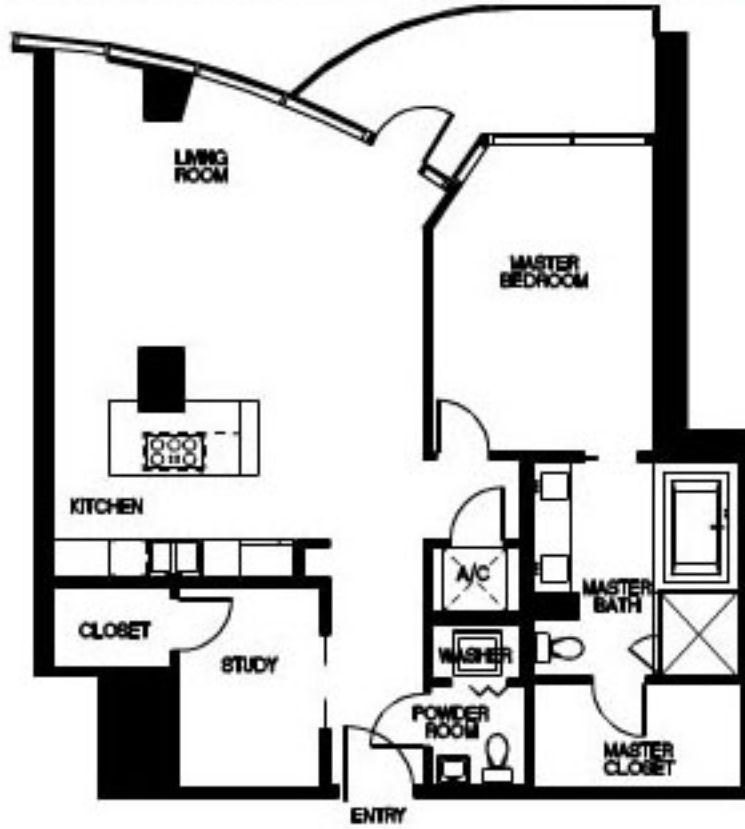

MOSCOW
1358 SF
UNIT AREA: 1232SF
BALCONY AREA: 126SF
2 BEDROOMS
1 1/2 BATHS

MOSCOW

HoustonLuxuryHighRises.com