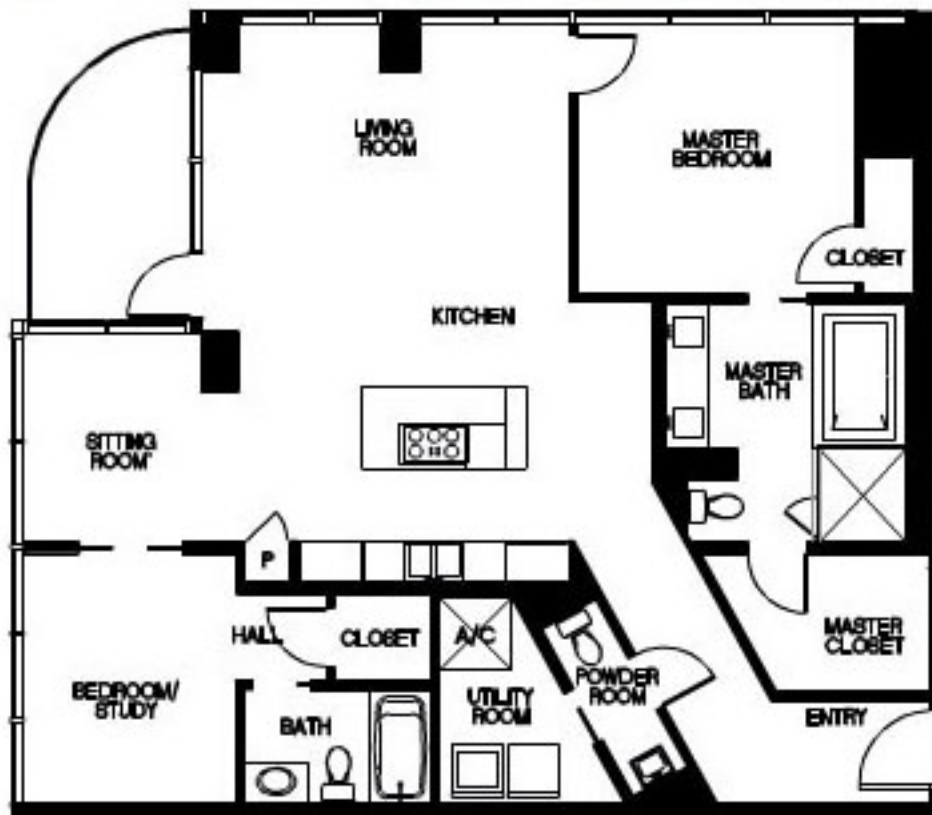

MIAMI
1 652 SF
UNIT AREA: 1 550SF
BALCONY AREA: 1 025SF
2 BEDROOMS
2 1/2 BATHS

SUNBATHED
MIAMI

BOULEVARD

HoustonLuxuryHighRises.com