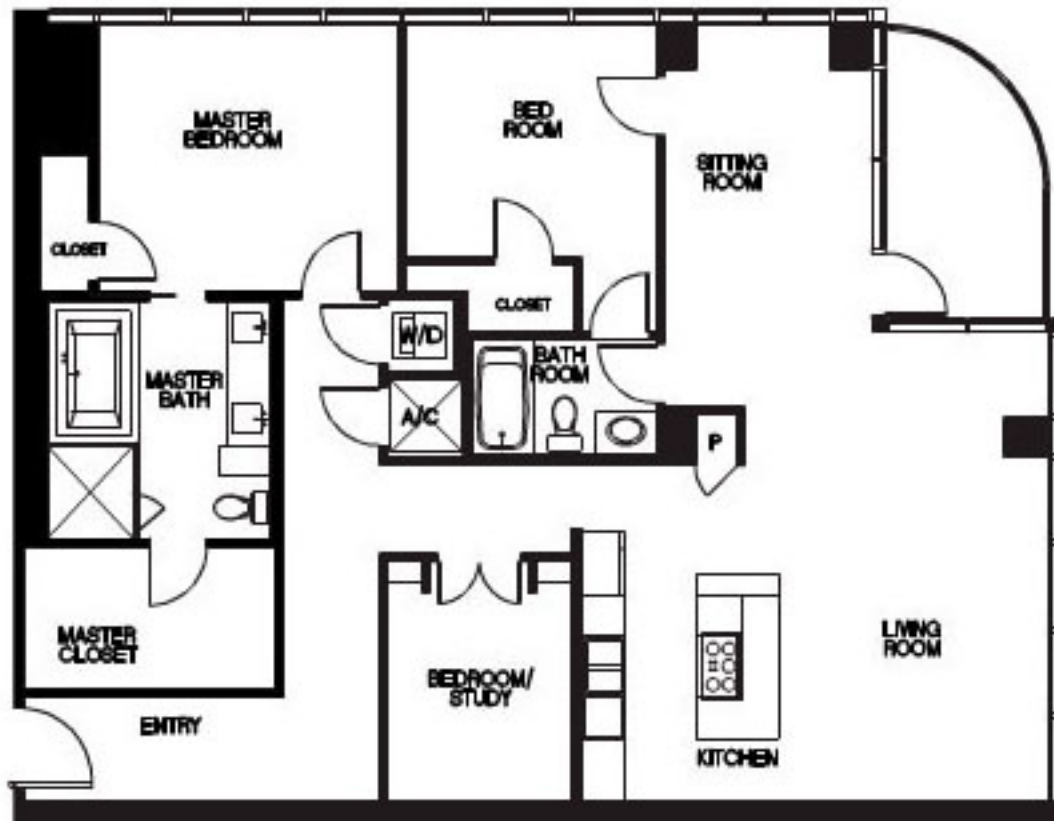

LONDON
1881 5F
UNIT AREA: 1779SF
BALCONY AREA: 1025F
3 BEDROOMS
2 BATHS

TEA FOR TWO
LONDON

TEOH
PROPERTIES
HOUSTON LUXURY HIGH RISES

HoustonLuxuryHighRises.com