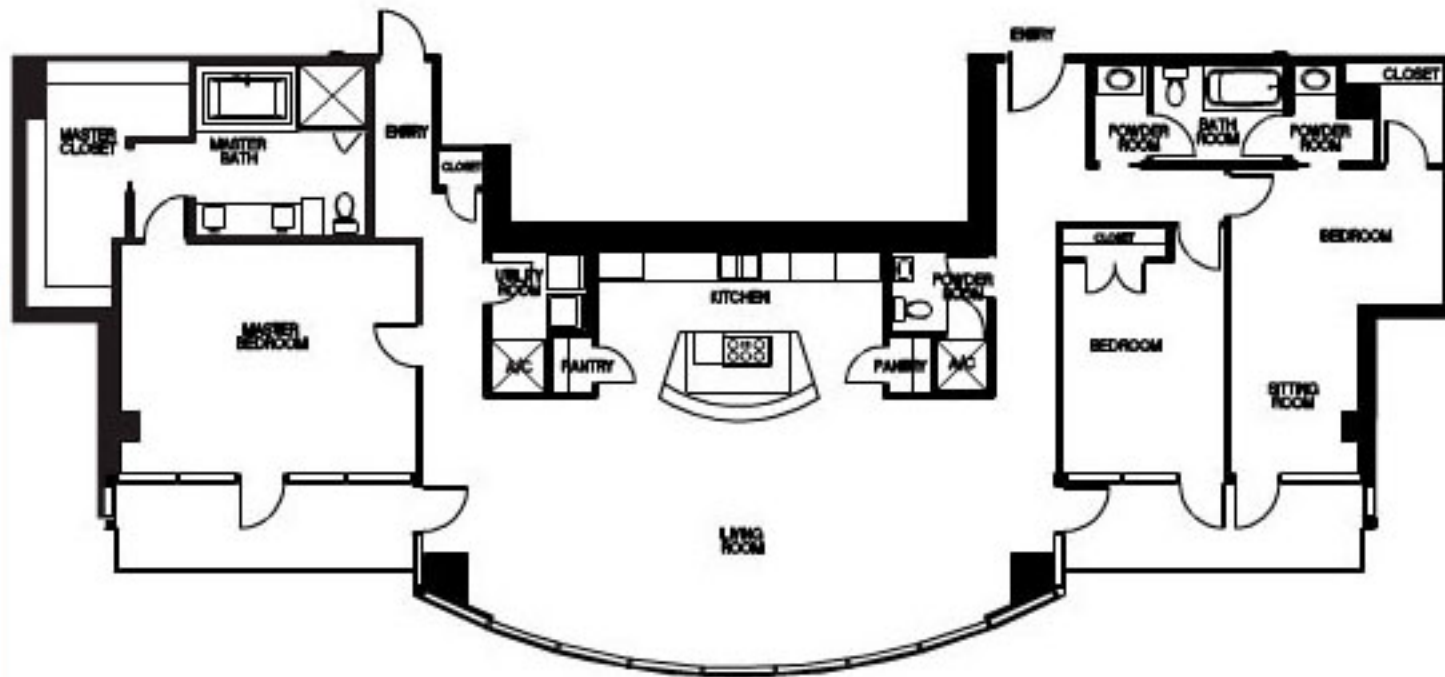

FLORENCE
2871 SF
UNIT AREA: 2623SF
BALCONY AREA: 248SF
3 BEDROOM
2 1/2 BATHS

CLASSIC POSE
FLORENCE

HoustonLuxuryHighRises.com