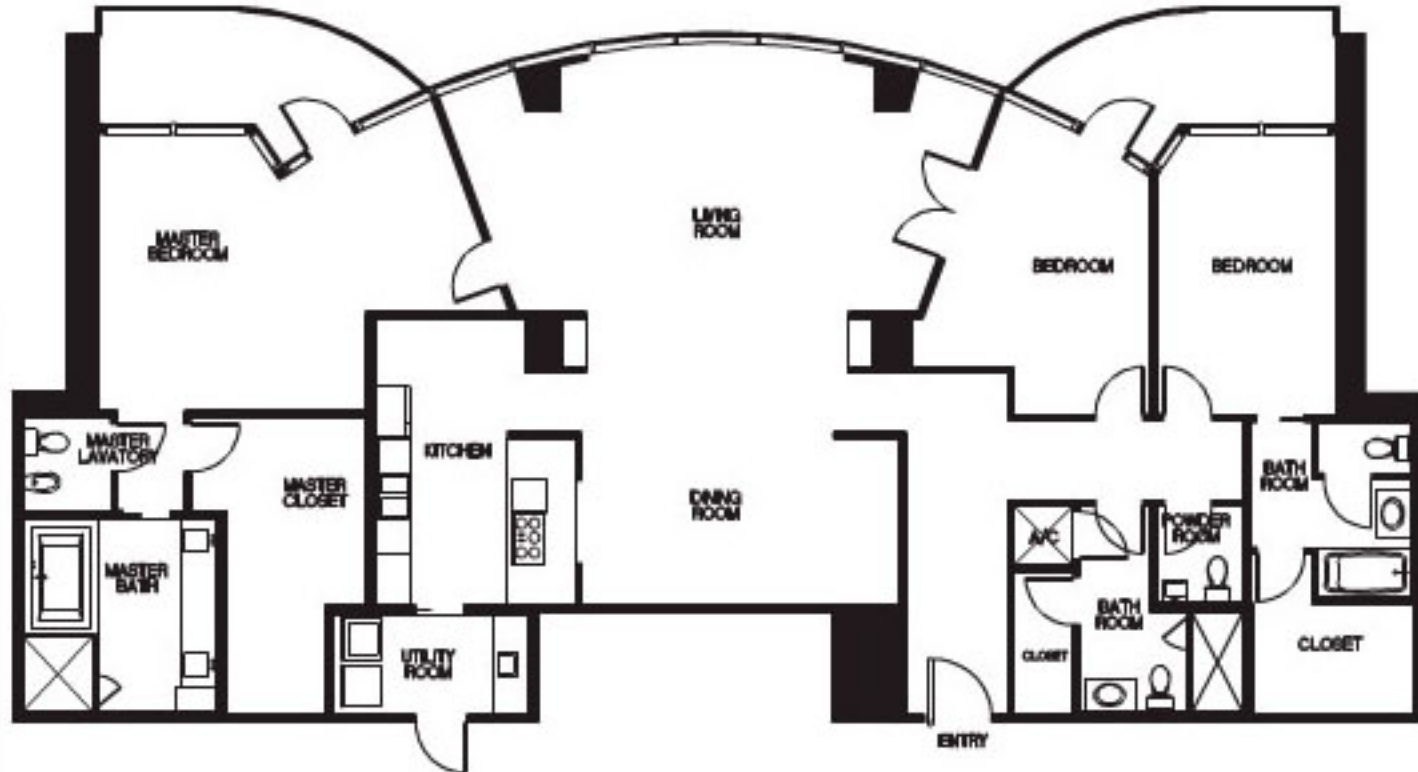

CANNES
2987 SF
UNIT AREA: 2735 SF
BALCONY AREA: 252 SF
3 BEDROOMS
3 1/2 BATHS

BLUE OCEAN
NOIR NIGHTS
CANNES

HoustonLuxuryHighRises.com