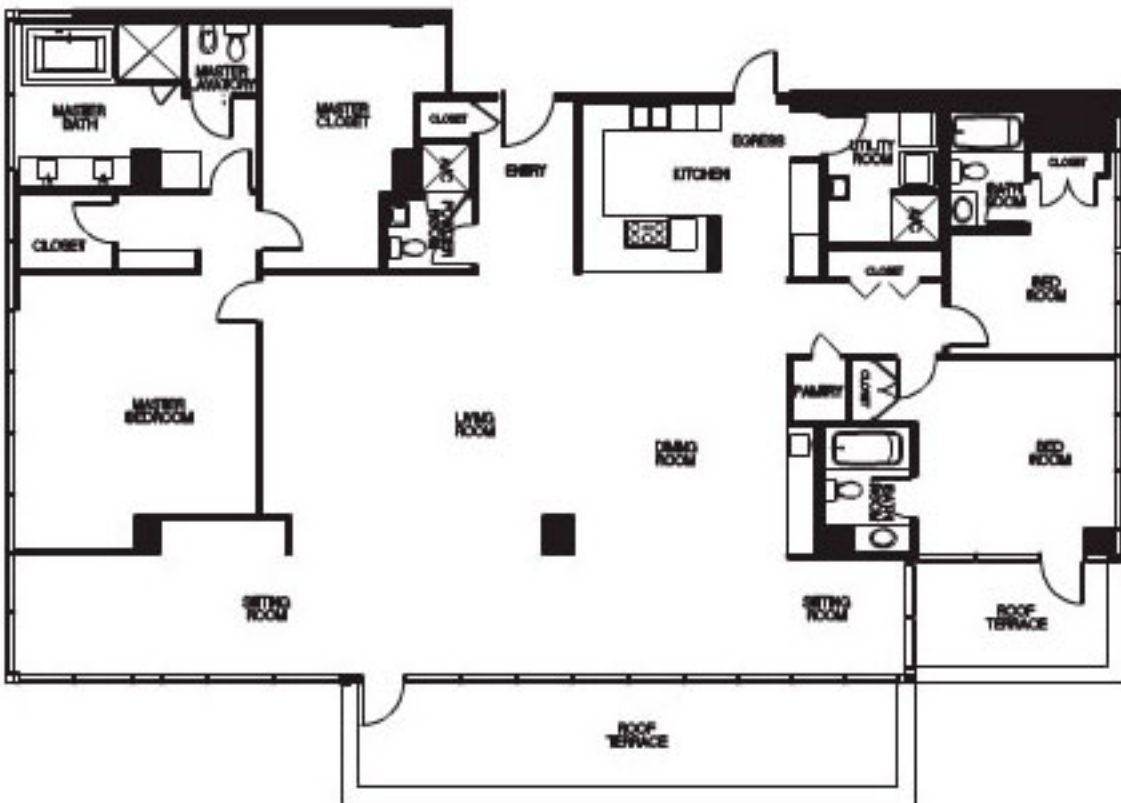

BERLIN
3784 SF
UNIT AREA: 3343 SF
ROOFTOP TERRACE AREA: 441SF
3 BEDROOMS
3 1/2 BATHS

LIFE IS A CABARET
BERLIN

PENTHOUSE

P

HoustonLuxuryHighRises.com

TEOH
PROPERTIES
LOCATION LUXURY LIFESTYLE