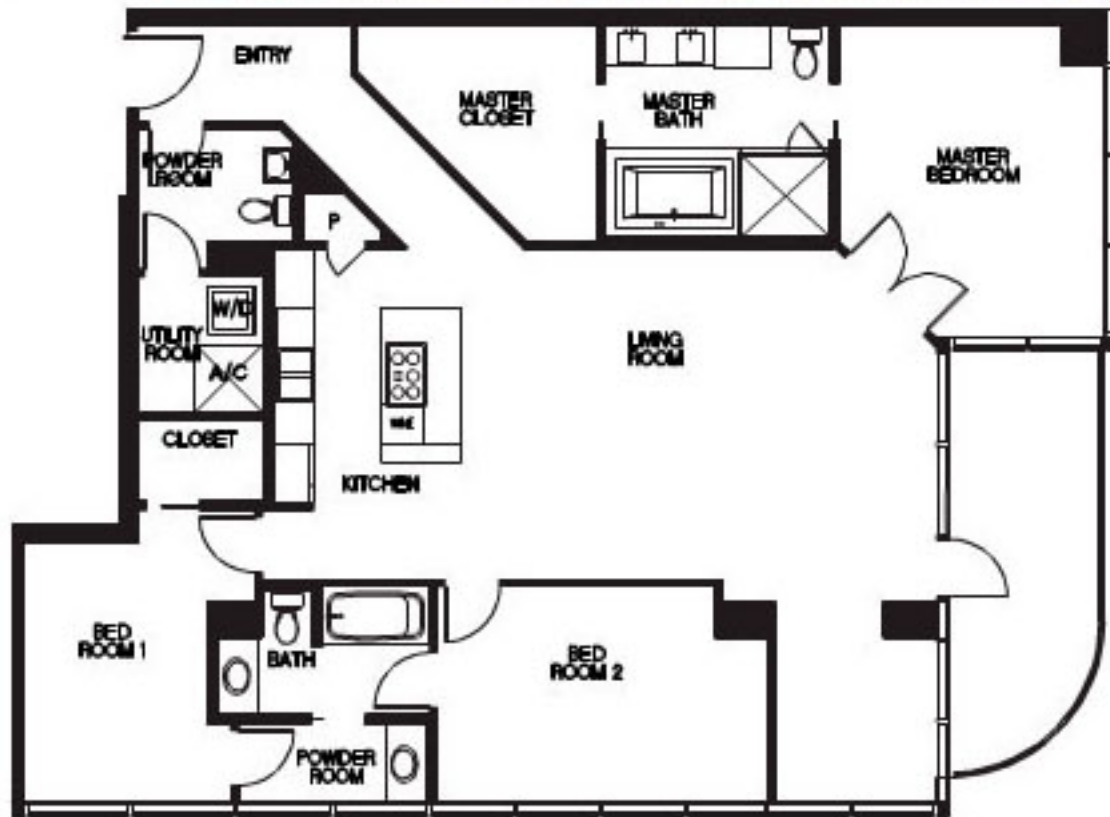

BARCELONA  
2117 SF  
UNIT AREA: 1952 SF  
BALCONY AREA: 165 SF  
3 BEDROOMS/1 STUDY  
2 1/2 BATHS

STEP INTO THE FANTASTICAL  
**BARCELONA**

[HoustonLuxuryHighRises.com](http://HoustonLuxuryHighRises.com)