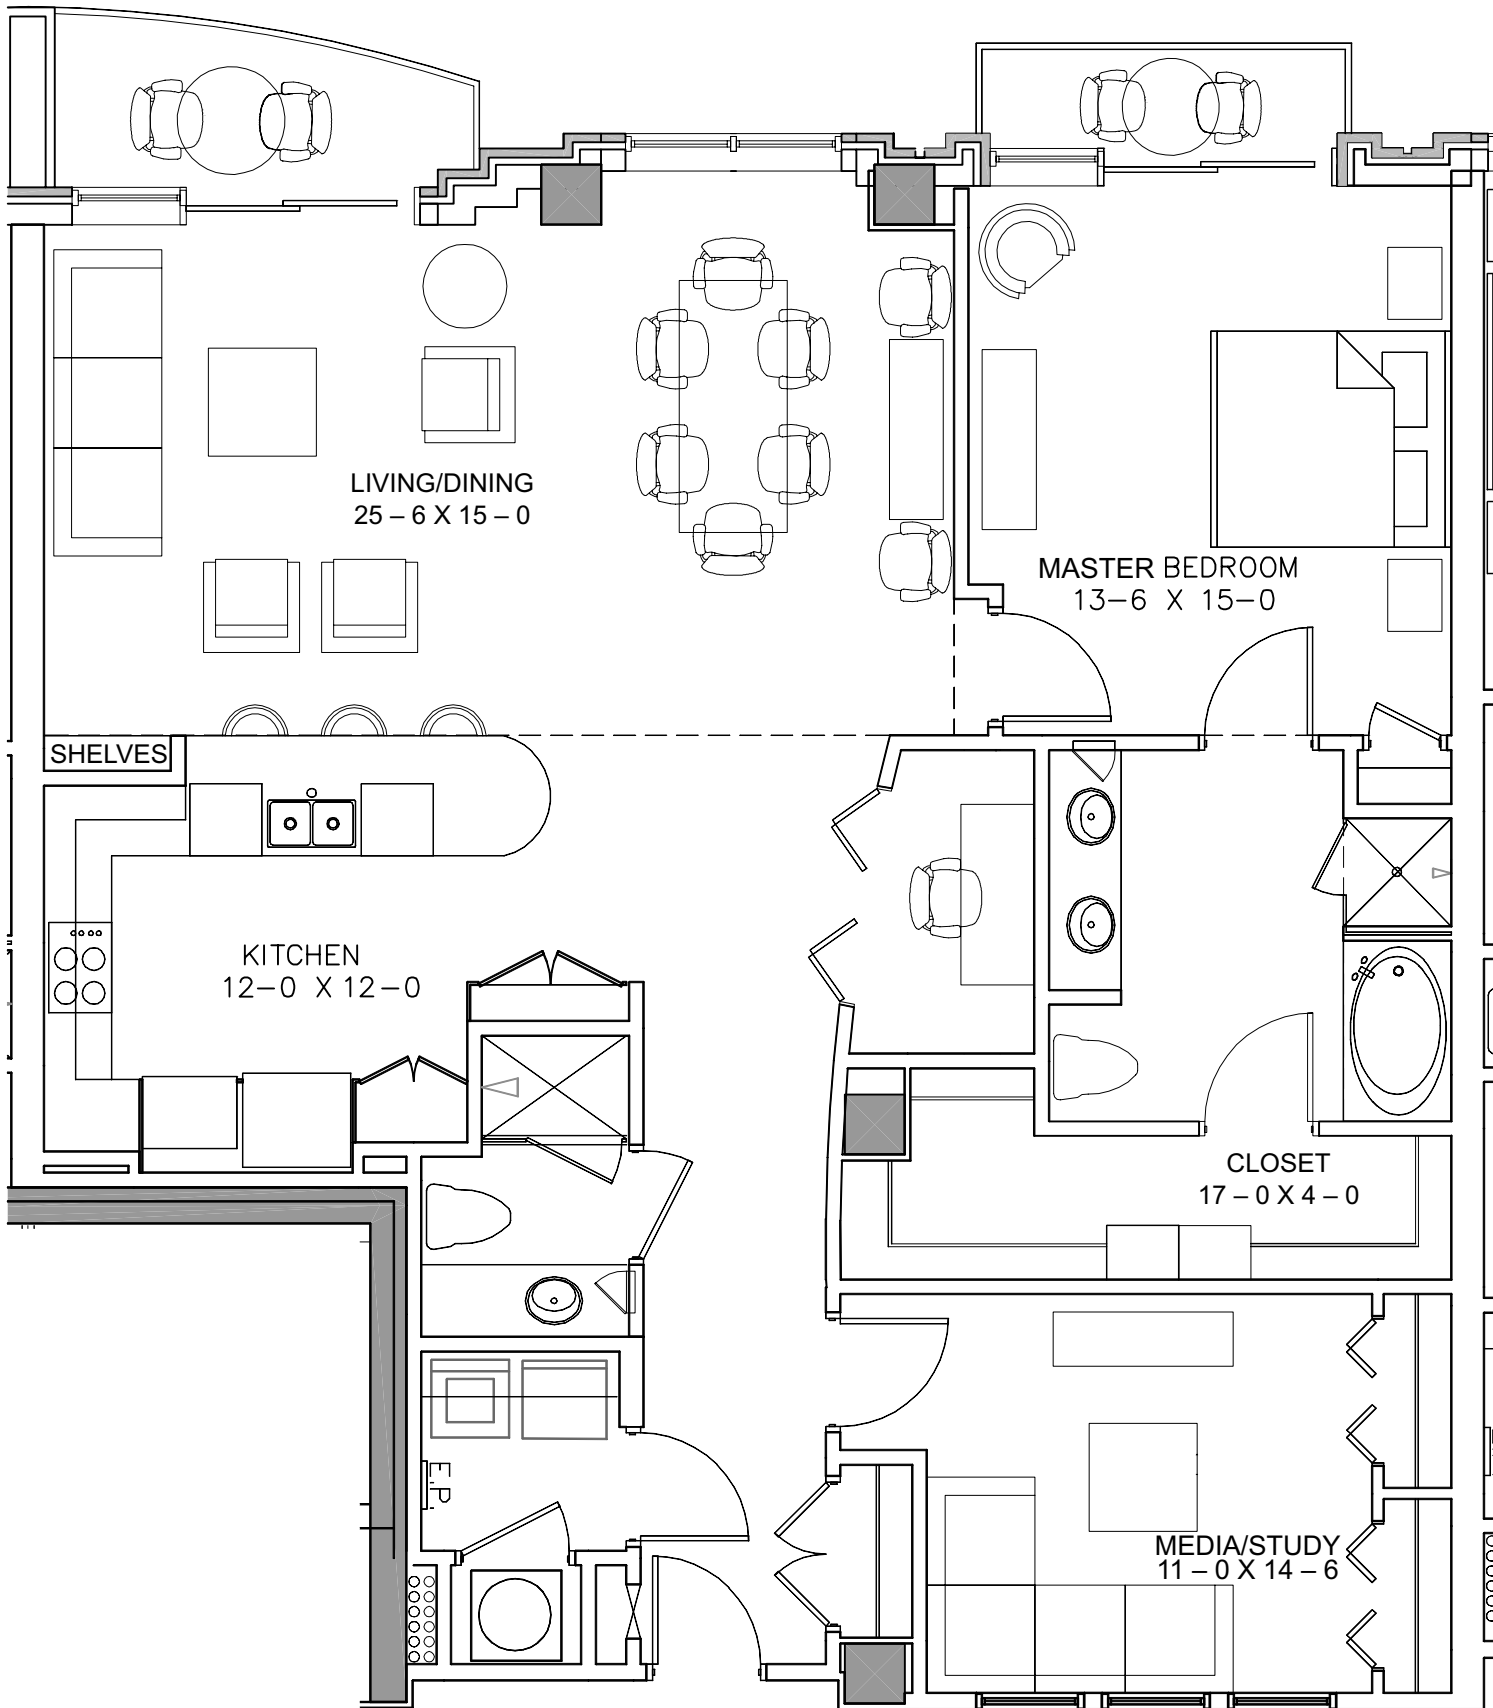

CARLTON

Levels 4-7 • 1,646 SF

the briarglen

Luxury Condominium

2211 Briarglen Drive
Houston, Texas 77027
713.622.5644

Living Area: 1,555
Balcony Area: 91
Total Area: 1,646 Sq. Ft.

HoustonLuxuryHighRises.com

ZIEGLER
COOPER
ARCHITECTS

PELICAN BUILDERS, INC.

0 2'-8" 5'-4" 10'-8"
SCALE: 3/16" = 1'-0"