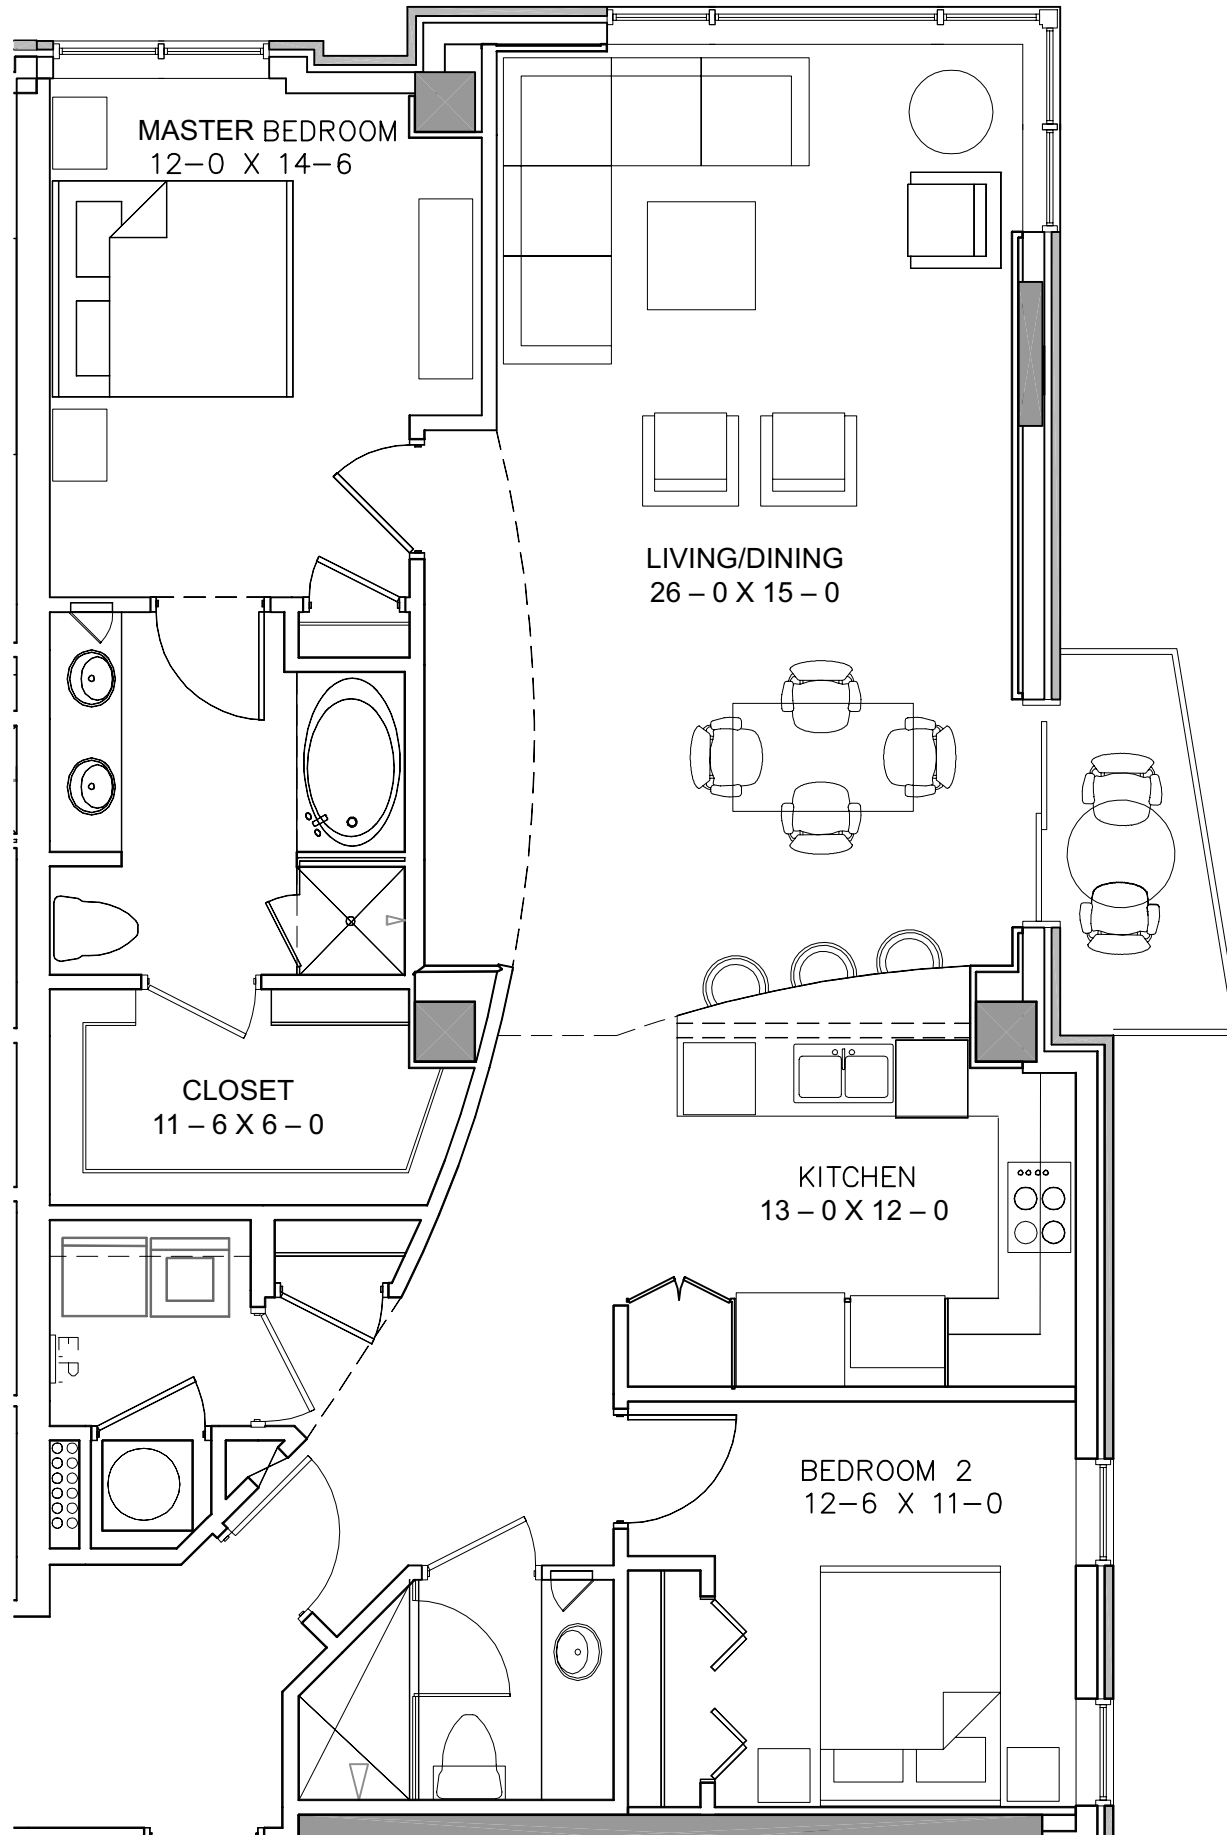

BARCLAY

Levels 4-7 • 1,459 SF

the briarglen

Luxury Condominium
2211 Briarglen Drive
Houston, Texas 77027
713.622.5644

Living Area: 1,415
Balcony Area: 44
Total Area: 1,459 Sq. Ft.

HoustonLuxuryHighRises.com