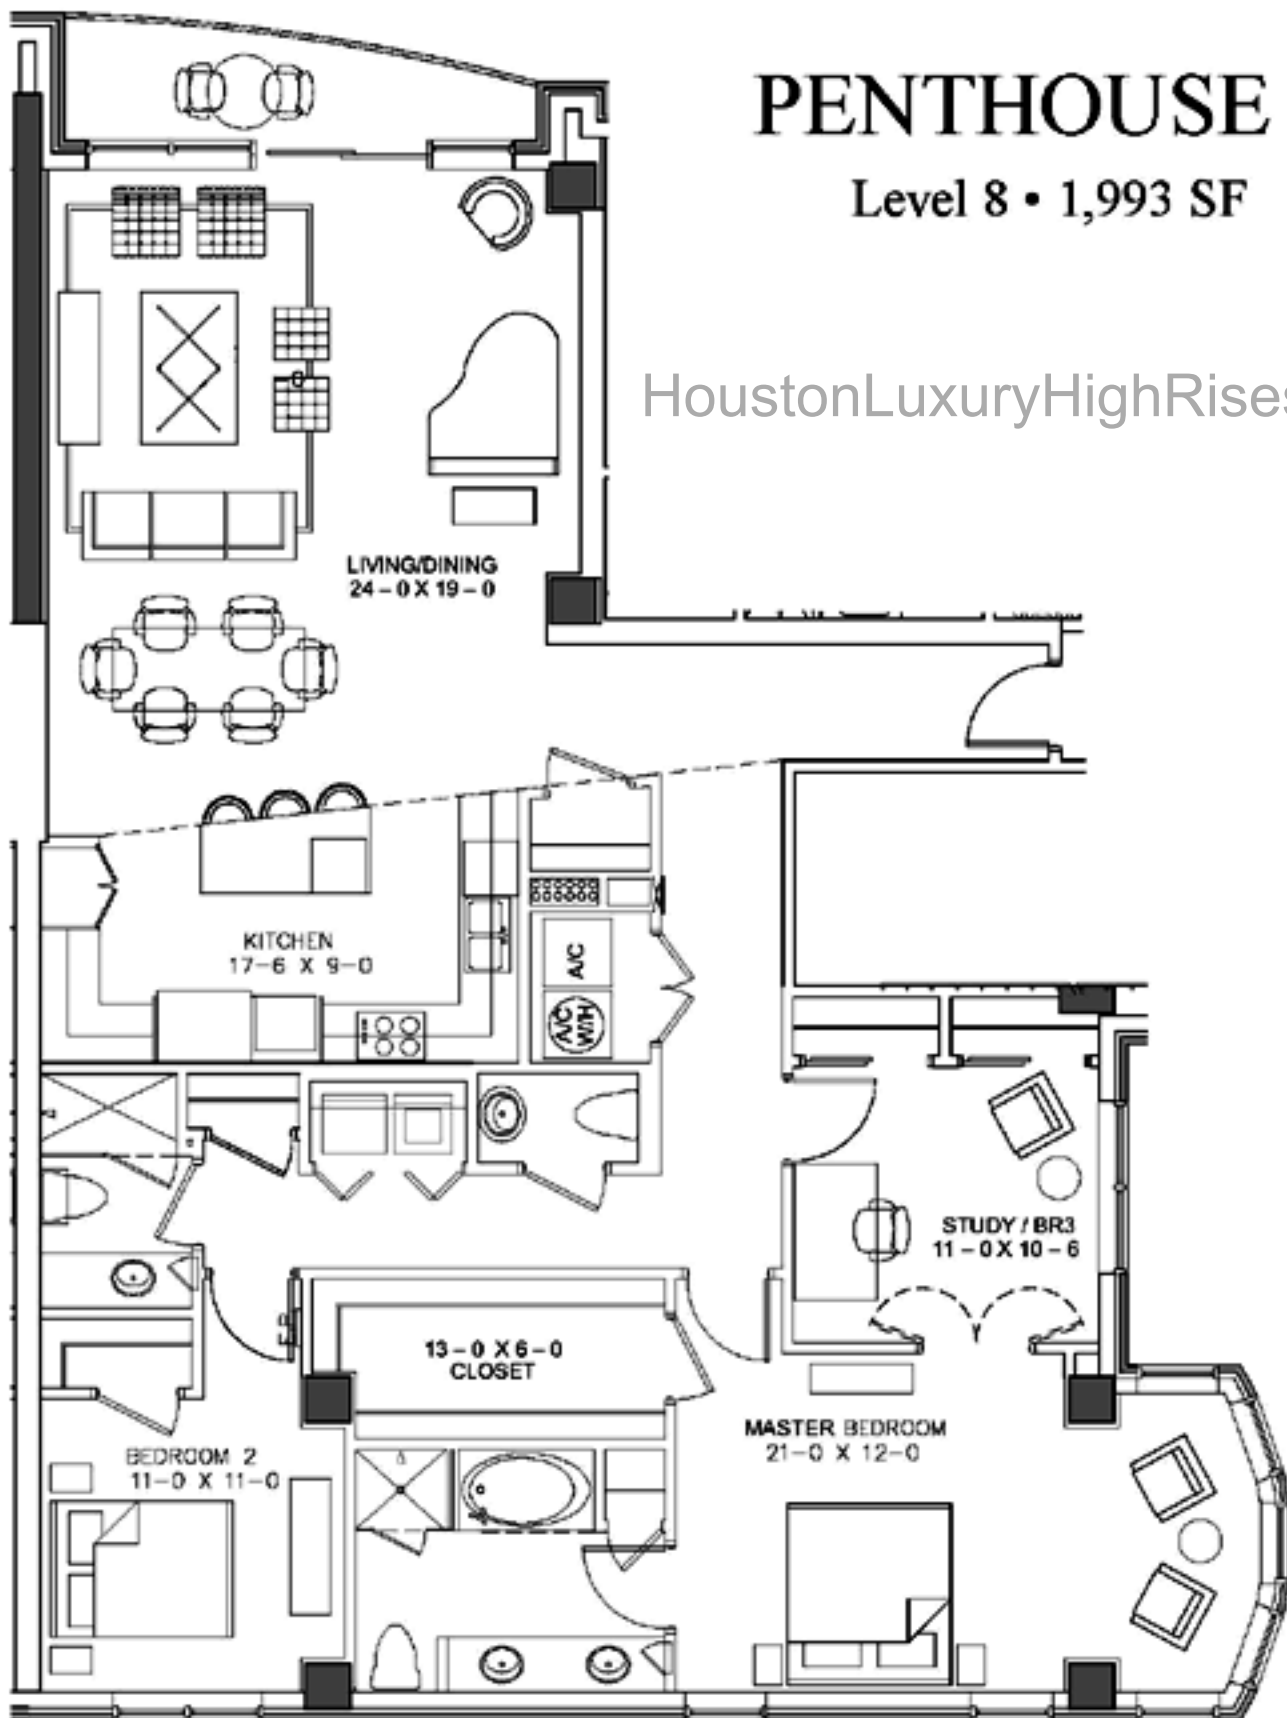

PENTHOUSE F

Level 8 • 1,993 SF

HoustonLuxuryHighRises.com

the briarglen

Luxury Condominium

2211 Briarglen Drive
Houston, Texas 77027
713.622.5644

Living Area: 1,922
Balcony Area: 71
Total Area: 1,993 Sq. Ft.

PELICAN
BUILDERS, INC.

0 2'-8" 5'-4" 10'-8"
SCALE: 3/16" = 1'-0"