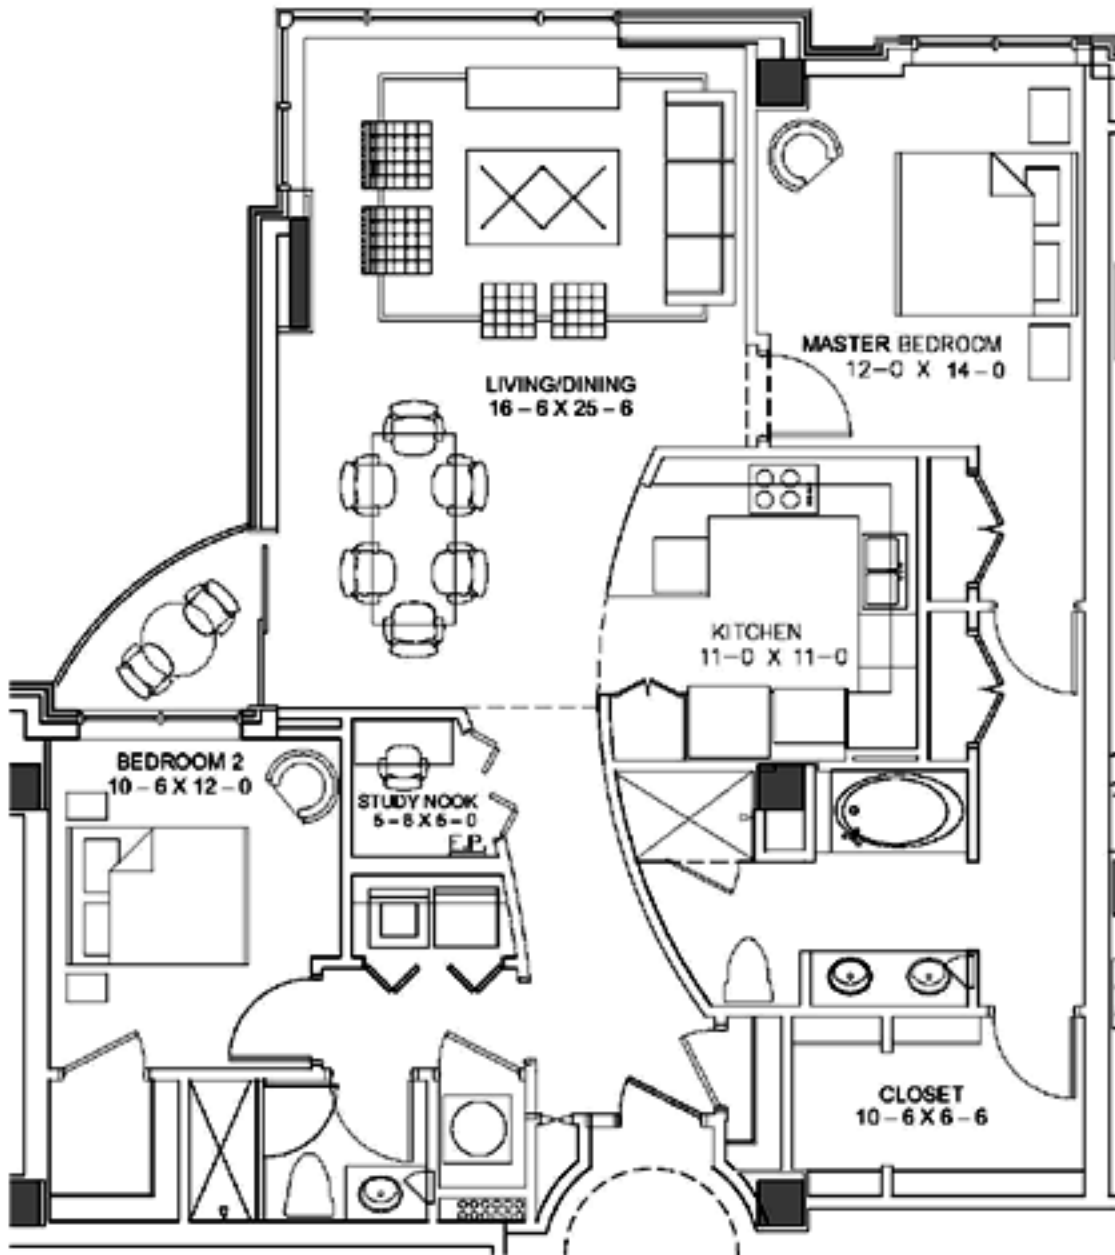

ELDRIDGE

Levels 4-7 • 1,520 SF

the briarglen

Luxury Condominium
2211 Briarglen Drive
Houston, Texas 77027
713.622.5644

Living Area: 1,483
Balcony Area: 37
Total Area: 1,520 Sq. Ft.

HoustonLuxuryHighRises.com