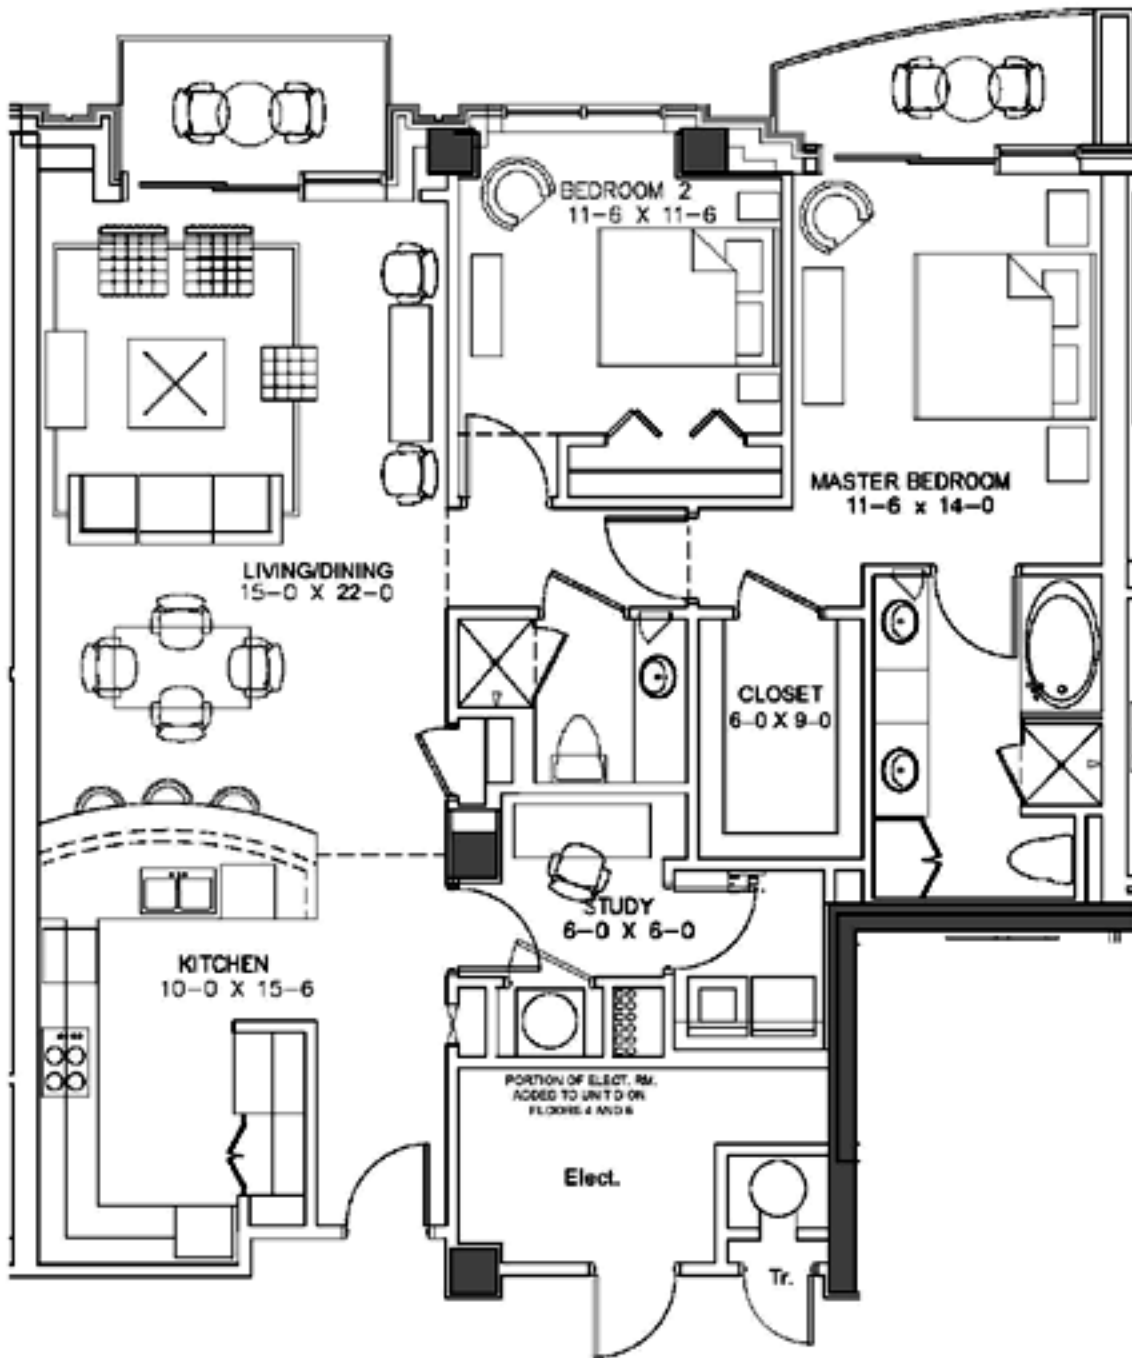

DEVILLE

Levels 4-7 • 1,508 SF

the briarglen
Luxury Condominium
2211 Briarglen Drive
Houston, Texas 77027
713.622.5644

Living Area: 1,417
Balcony Area: 91
Total Area: 1,508 Sq. Ft.

HoustonLuxuryHighRises.com