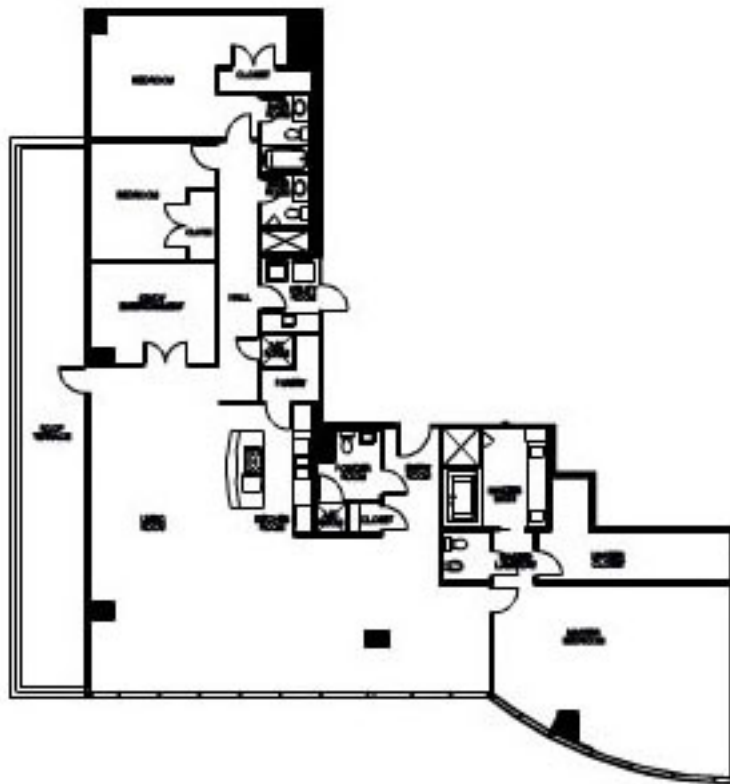

SHANGHAI
4112 SF
UNIT AREA: 3593 SF
ROOFTOP TERRACE AREA: 519 SF
3 BEDROOM/ 1 STUDY
3 1/2 BATHS

HoustonLuxuryHighRises.com
832-298-2893