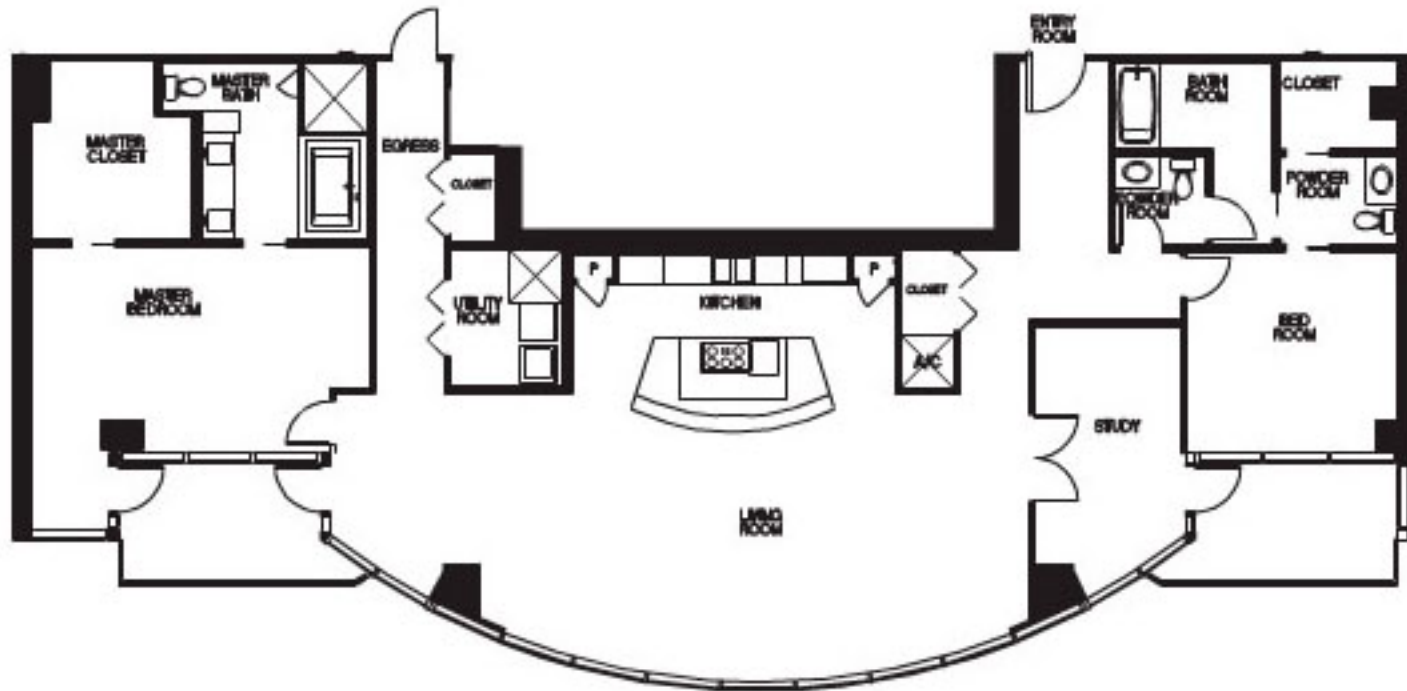

PRAGUE
2866 SF
UNIT AREA: 2636 SF
BALCONY AREA: 230 SF
3 BEDROOMS
2 1/2 BATHS

PRAGUE

BEAUTY WRAPPED IN
CURIOUS MYSTERY

HoustonLuxuryHighRises.com
832-298-2893