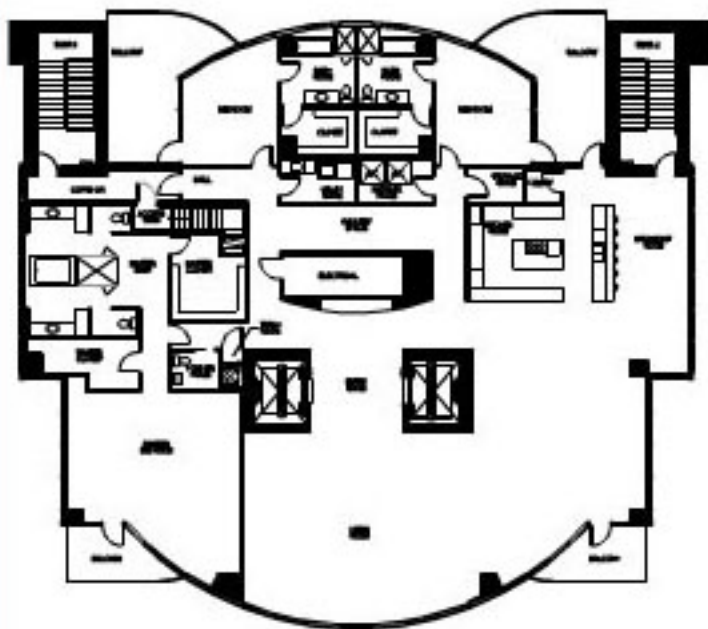

NEW YORK
9243 SF
UNIT AREA: 6120SF
BALCONY AREA: 816SF
ROOFTOP TERRACE AREA: 2307SF
3 BEDROOM
3 1/2 BATHS

THE CITY THAT NEVER SLEEPS
NEW YORK

PENTHOUSE

P

Level 22

Level 23 - NY Terrace

HoustonLuxuryHighRises.com
832-298-2893