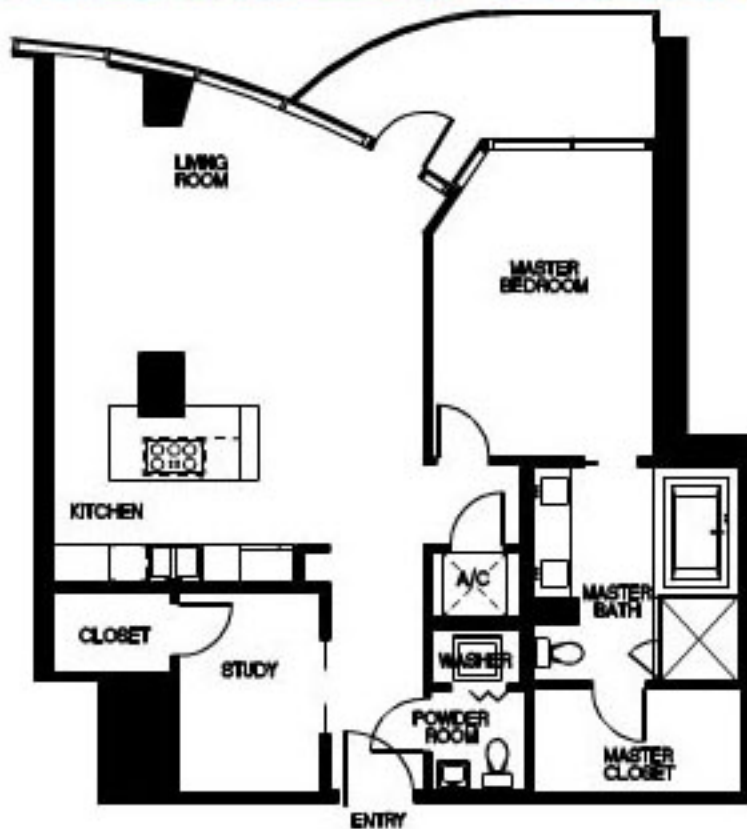

MOSCOW
1358 SF
UNIT AREA: 1232SF
BALCONY AREA: 126SF
2 BEDROOMS
1 1/2 BATHS

HoustonLuxuryHighRises.com
832-298-2893