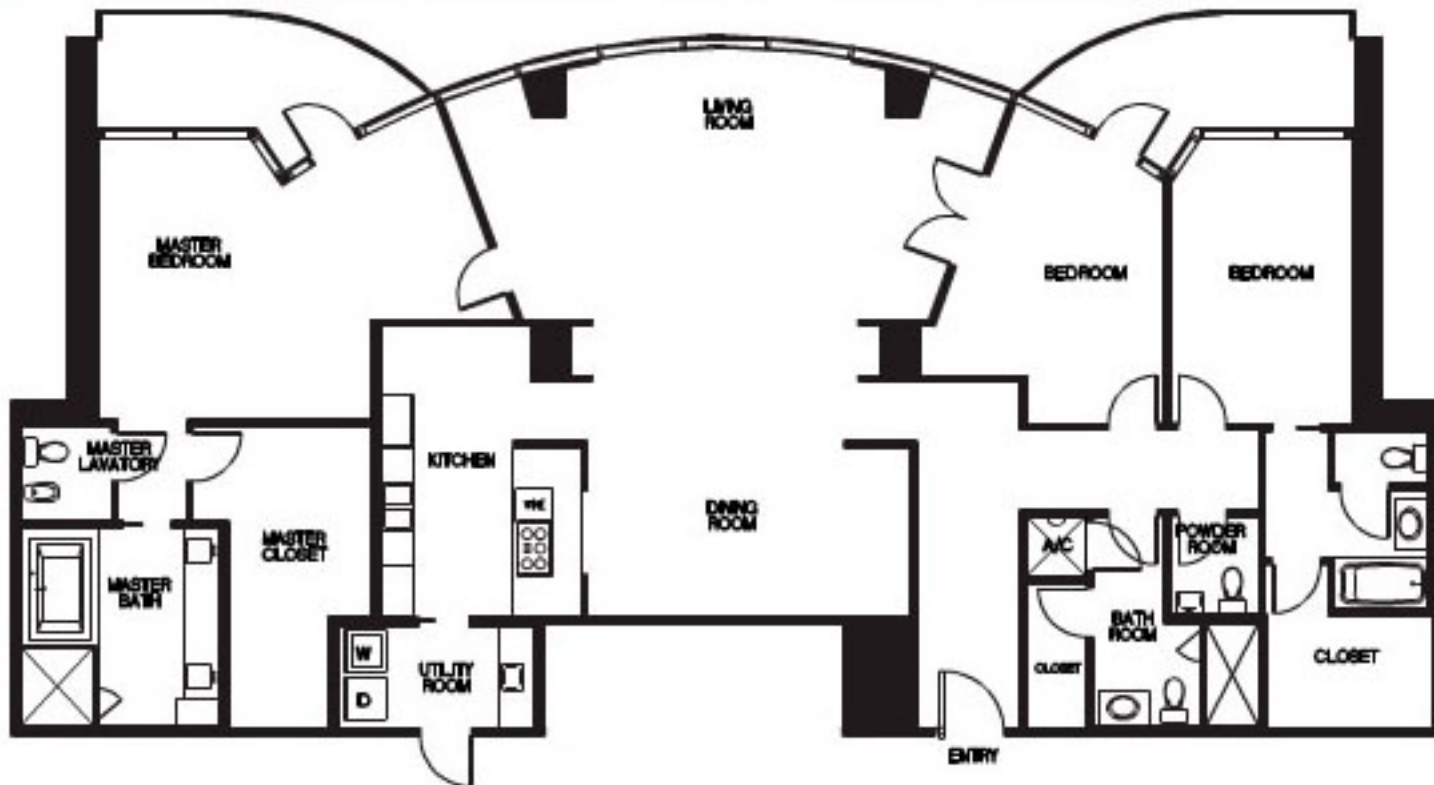

MOSCOW/PARIS
2987 SF
UNIT AREA: 2735 SF
BALCONY AREA: 252 SF
3 BEDROOMS
3 1/2 BATHS

MOSCOW

PARIS

A PRE-ENGINEERED
COMBINATION OF THE
MOSCOW AND PARIS
FLOORPLANS. WHERE
AVAILABLE ON FLOORS 8-
17

HoustonLuxuryHighRises.com
832-298-2893