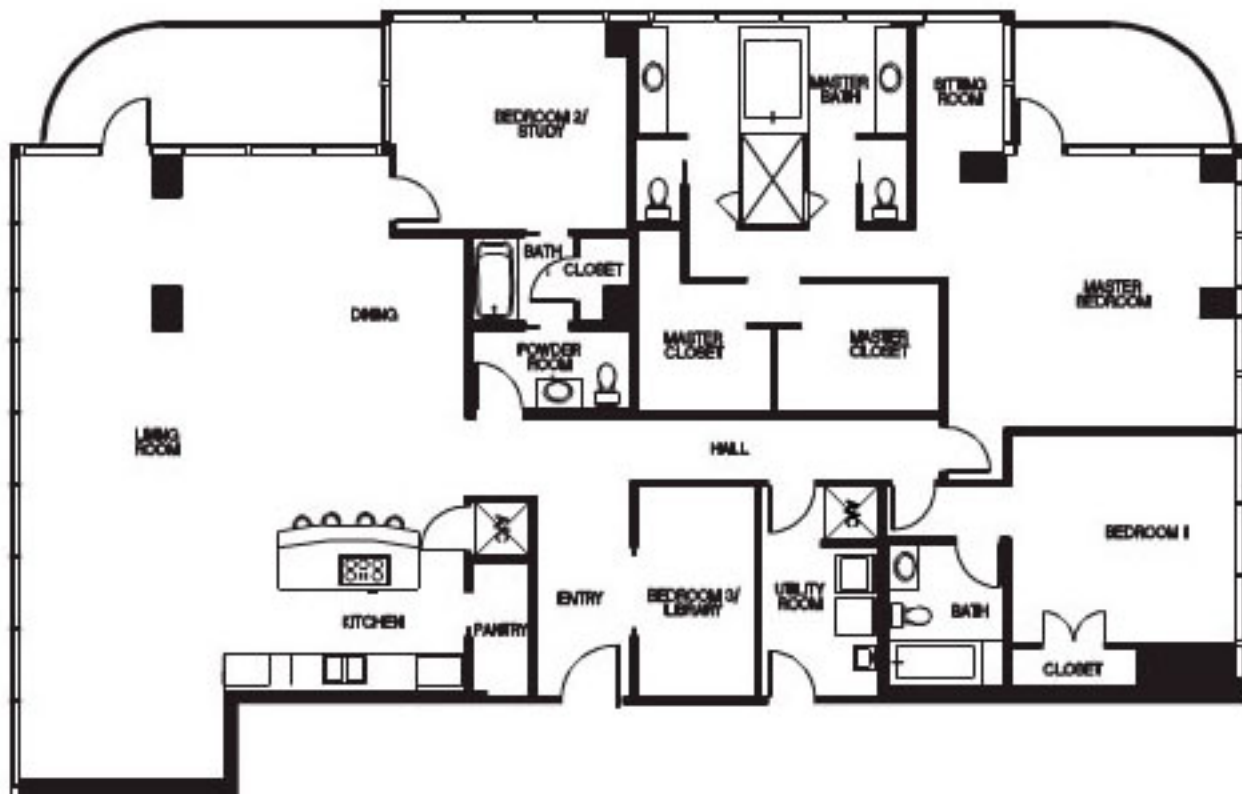

MIAMI/ROME
3508 SF
UNIT AREA: 3241 SF
BALCONY AREA: 267 SF
3 BEDROOMS & LIBRARY
3 1/2 BATHS

A PRE-ENGINEERED
COMBINATION OF THE
MIAMI AND ROME
FLOORPLANS. WHERE
AVAILABLE ON FLOORS 8-
17