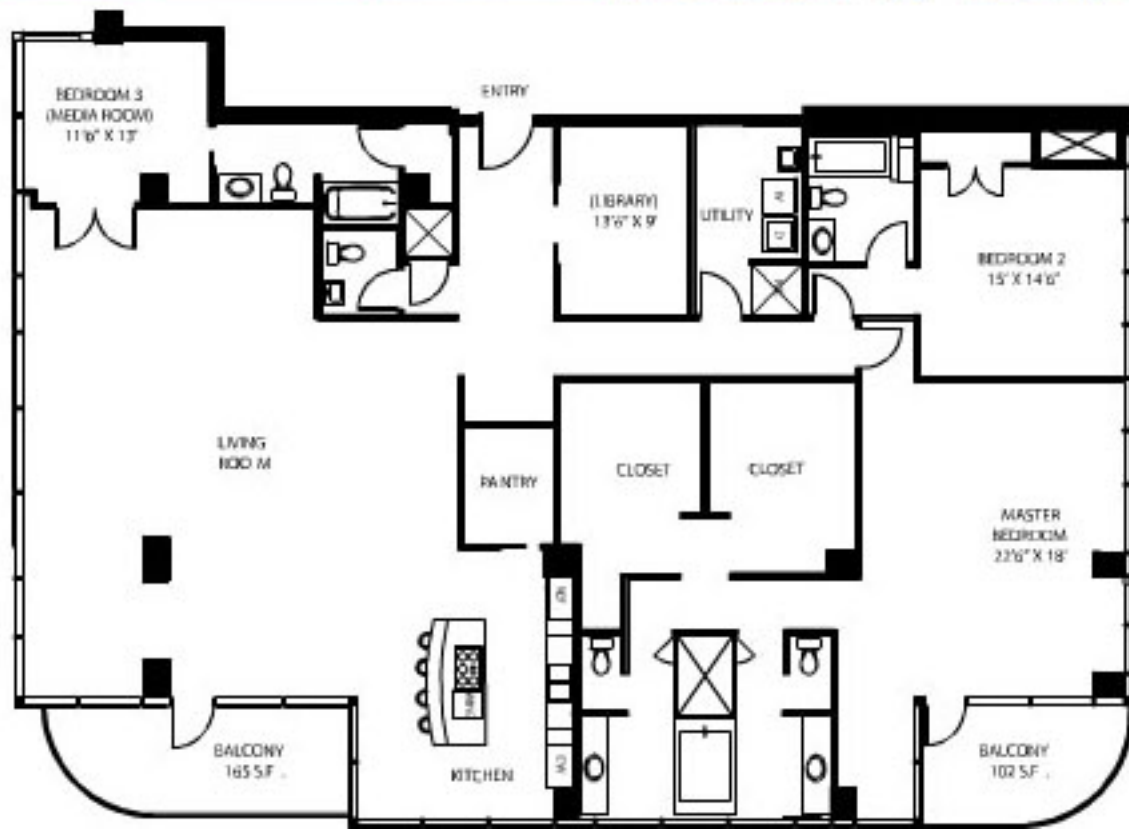

LONDON/BARCELONA
3998 SF
UNIT AREA: 3731 SF
BALCONY AREA: 267 SF
3 BEDROOMS & LIBRARY
3 1/2 BATHS

LONDON

BARCELONA

A PRE-ENGINEERED
COMBINATION OF THE
LONDON AND BARCELONA
FLOORPLANS. WHERE
AVAILABLE ON FLOORS 8-
17