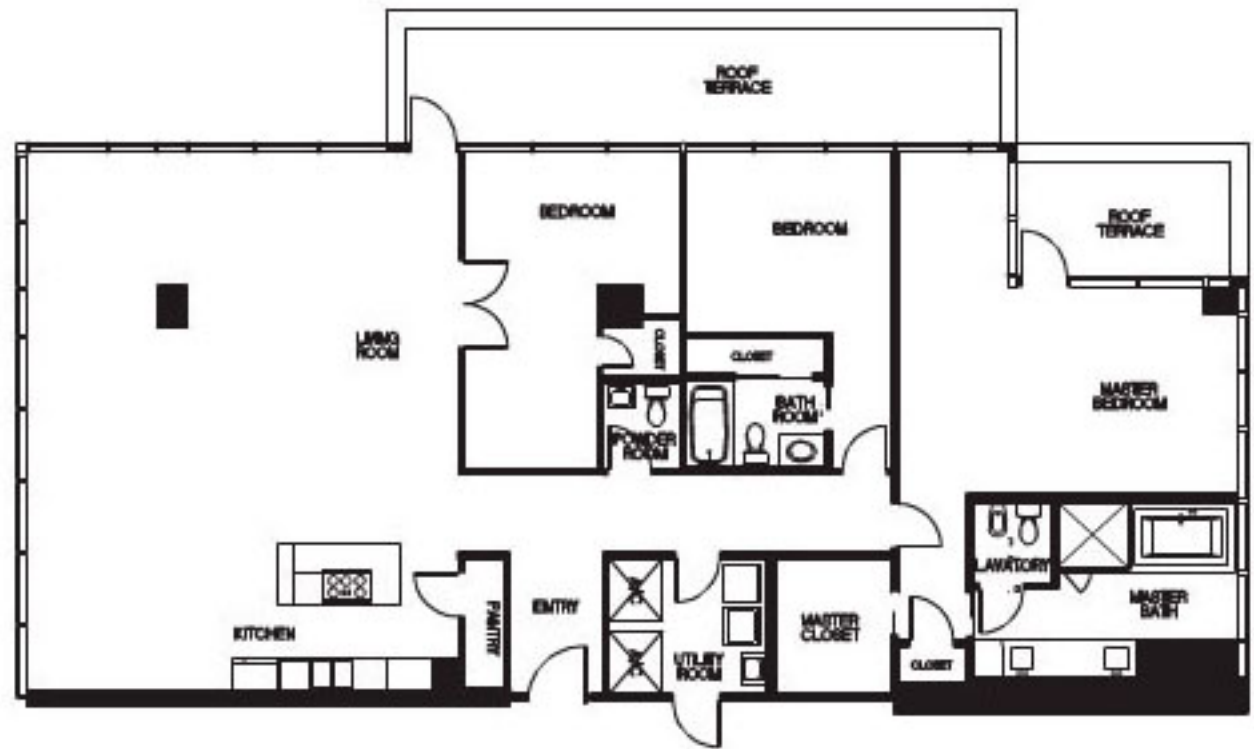

HONG KONG  
3129 SF  
UNIT AREA: 2688 SF  
ROOFTOP TERRACE AREA: 441 SF  
3 BEDROOMS  
2 1/2 BATHS

EAST MEETS WEST  
**HONG KONG**

HoustonLuxuryHighRises.com  
832-298-2893