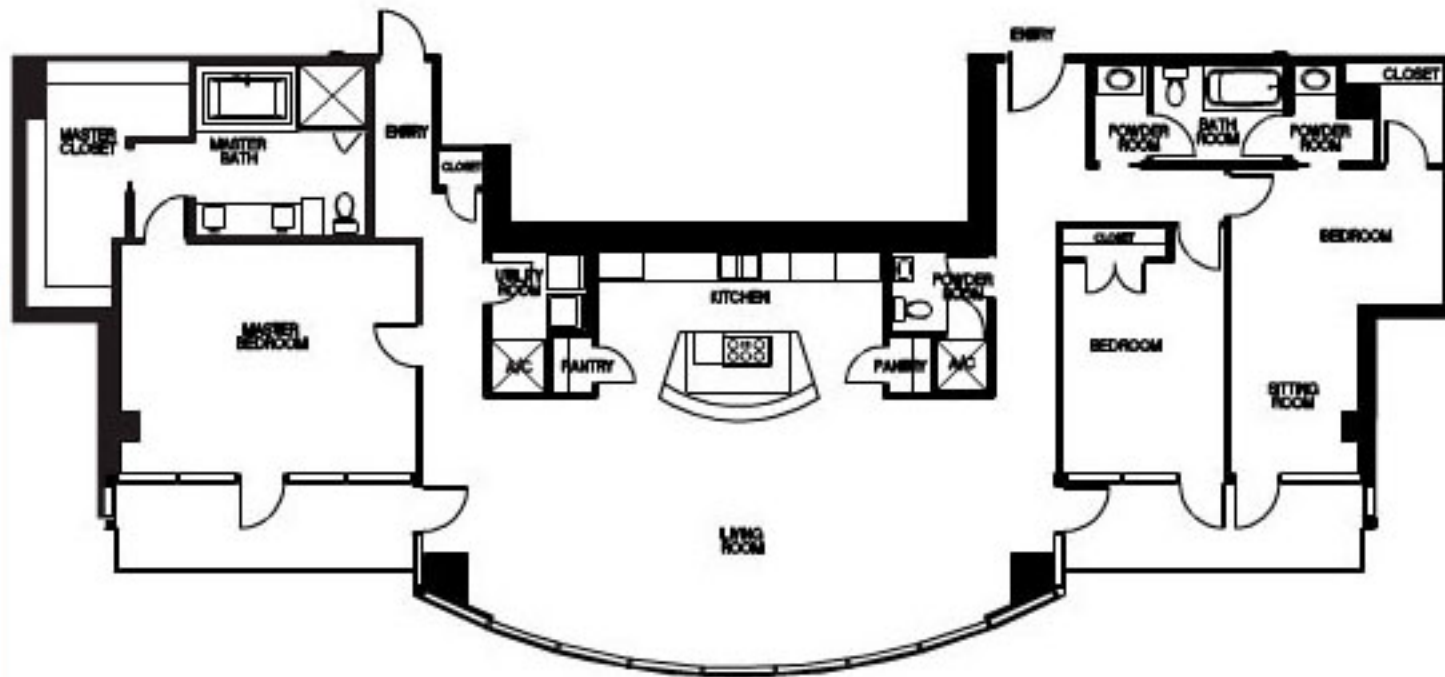

FLORENCE
2871 SF
UNIT AREA: 2623SF
BALCONY AREA: 248SF
3 BEDROOM
2 1/2 BATHS

CLASSIC POSE
FLORENCE

HoustonLuxuryHighRises.com
832-298-2893