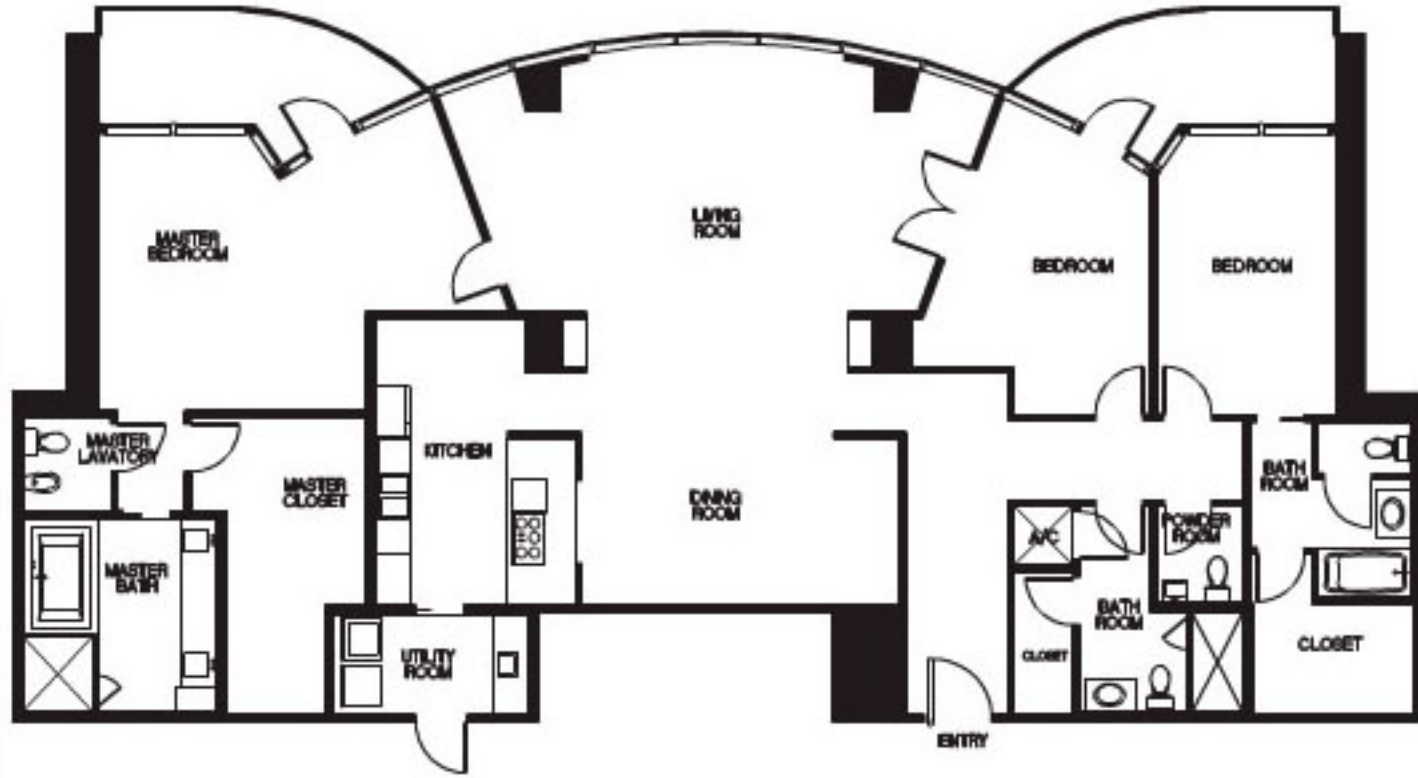

CANNES
2987 SF
UNIT AREA: 2735 SF
BALCONY AREA: 252 SF
3 BEDROOMS
3 1/2 BATHS

BLUE OCEAN
NOIR NIGHTS
CANNES

HoustonLuxuryHighRises.com