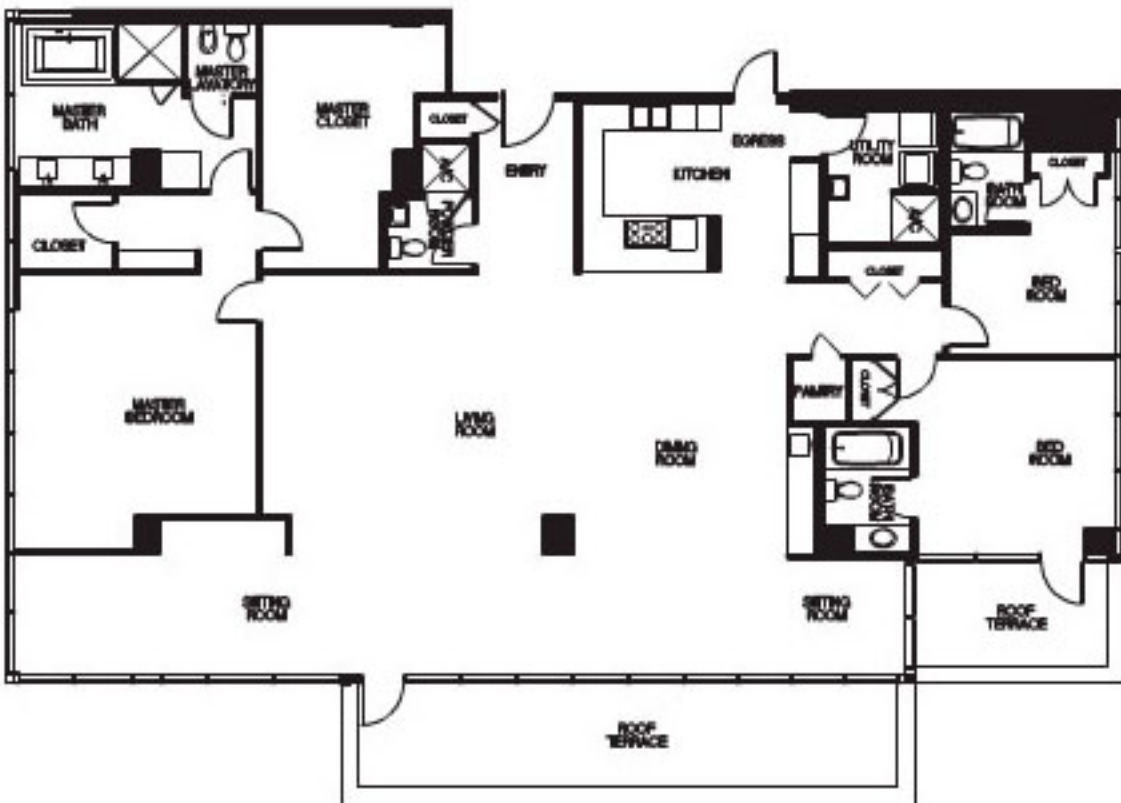

BERLIN
3784 SF
UNIT AREA: 3343 SF
ROOFTOP TERRACE AREA: 441SF
3 BEDROOMS
3 1/2 BATHS

LIFE IS A CABARET
BERLIN

PENTHOUSE

HoustonLuxuryHighRises.com
832-298-2893