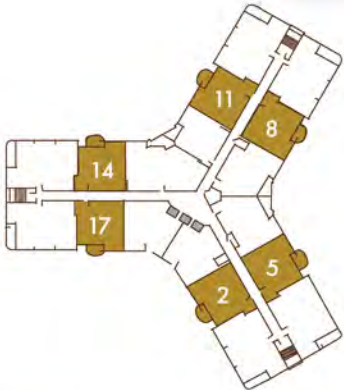

PLAN B

1 Bedroom • 1 Bath
794 SF

HoustonLuxuryHighRises.com
832-298-2893

All dimensions are approximate and may vary due to the uniqueness of the building. The developer reserves the right to alter and/or improve the product at anytime.