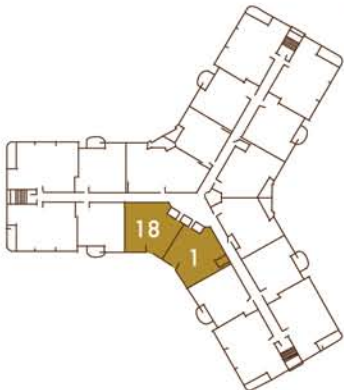

PLAN A

1 Bedroom • 1 Bath

776 SF

HoustonLuxuryHighRises.com
832-298-2893

All dimensions are approximate and may vary due to the uniqueness of the building. The developer reserves the right to alter and/or improve the product at anytime.