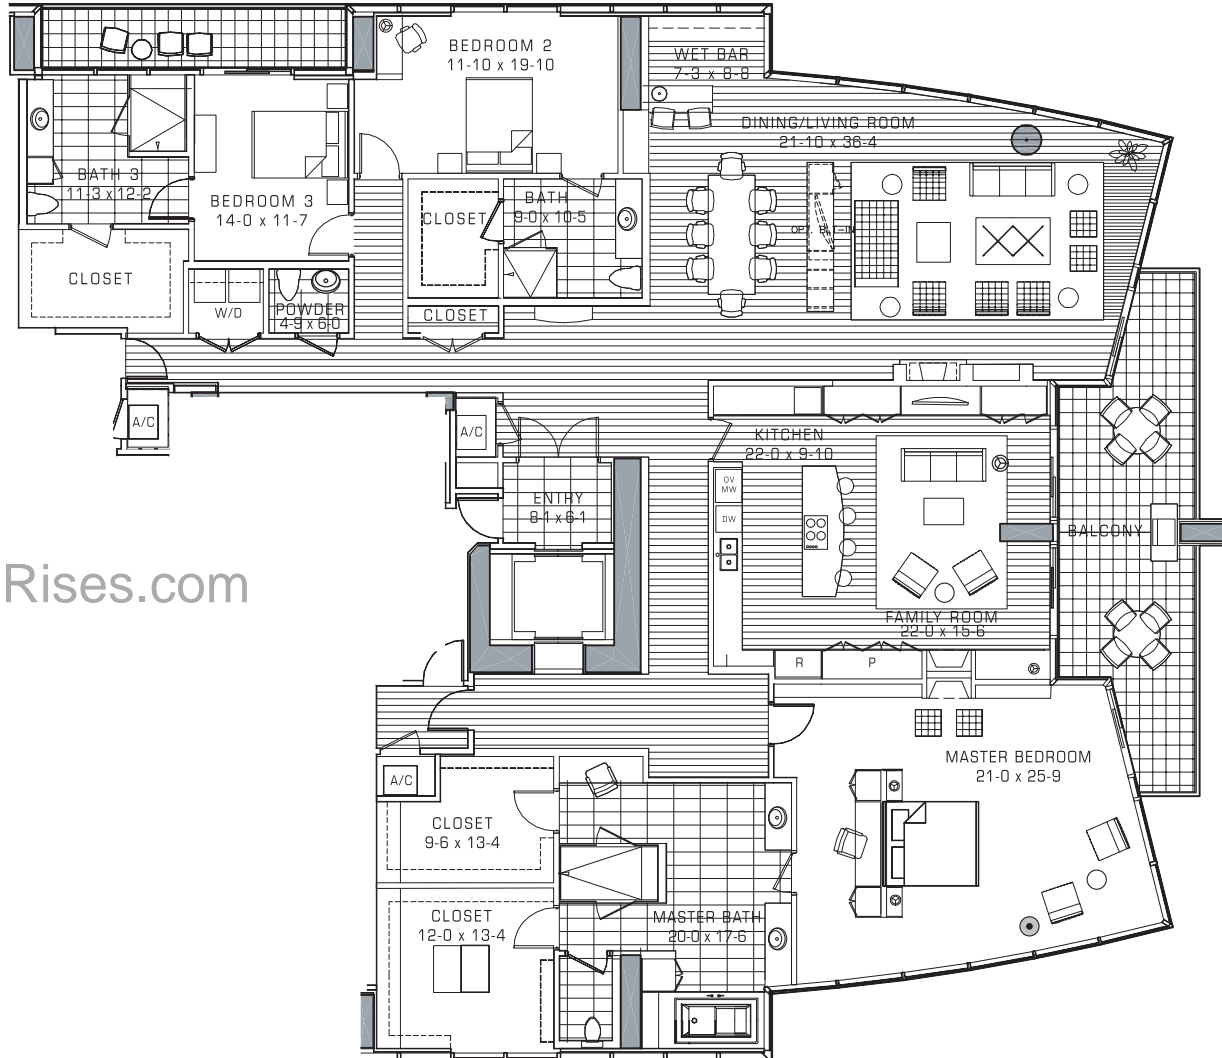

**2727 KIRBY AT RIVER OAKS**  
BEYOND EXTRAORDINARY.

UNIT I: 4,880 SF TOTAL - L25 to L27

HoustonLuxuryHighRises.com