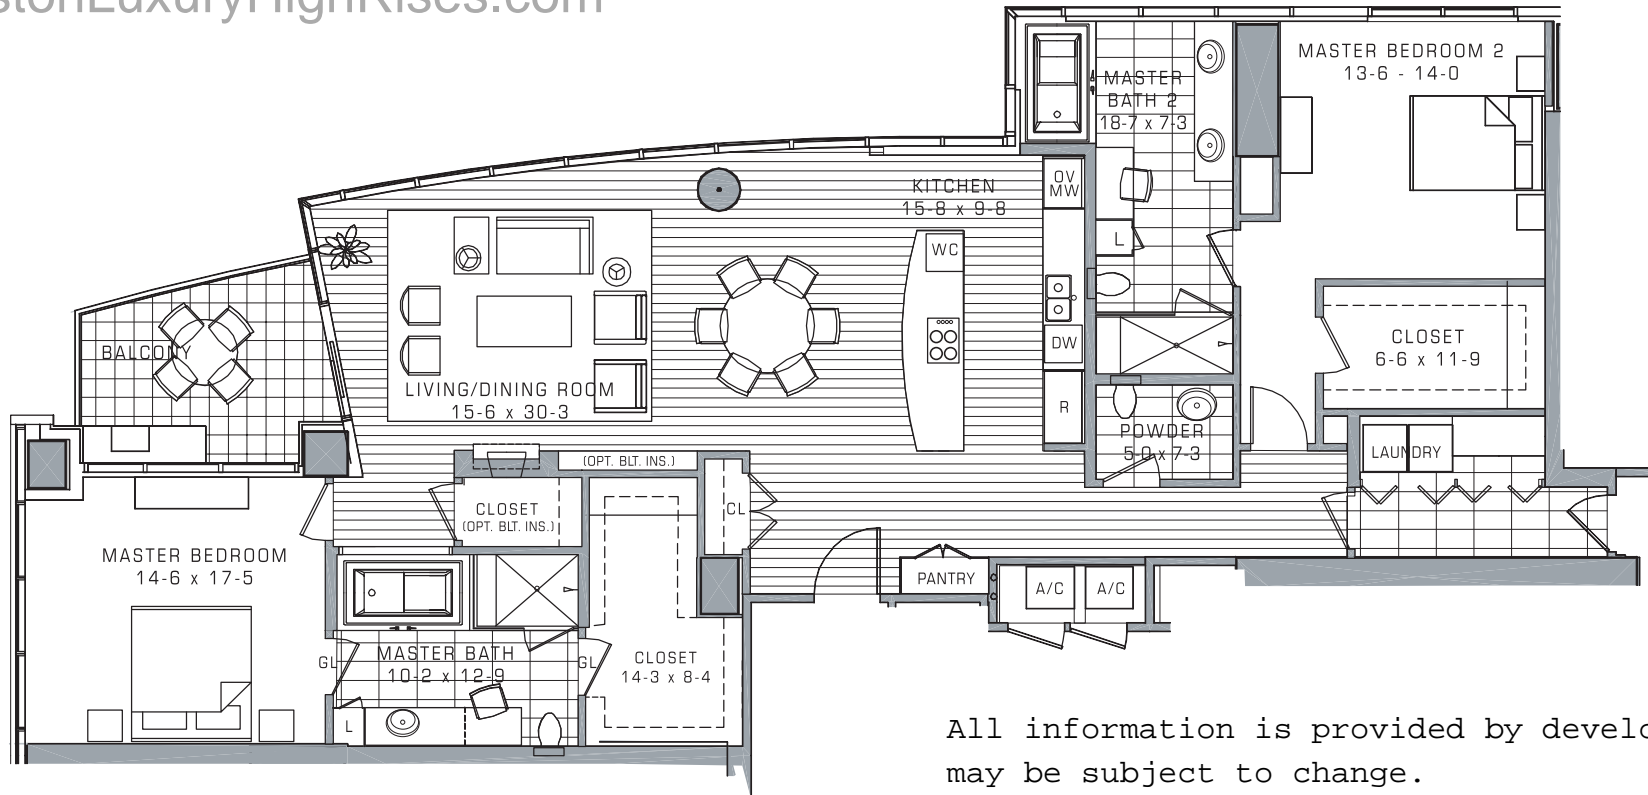

2727 KIRBY AT RIVER OAKS
BEYOND EXTRAORDINARY.

UNIT D: 2,321 SF - 2,477 SF TOTAL - L8 to L27

HoustonLuxuryHighRises.com

All information is provided by developer and may be subject to change.