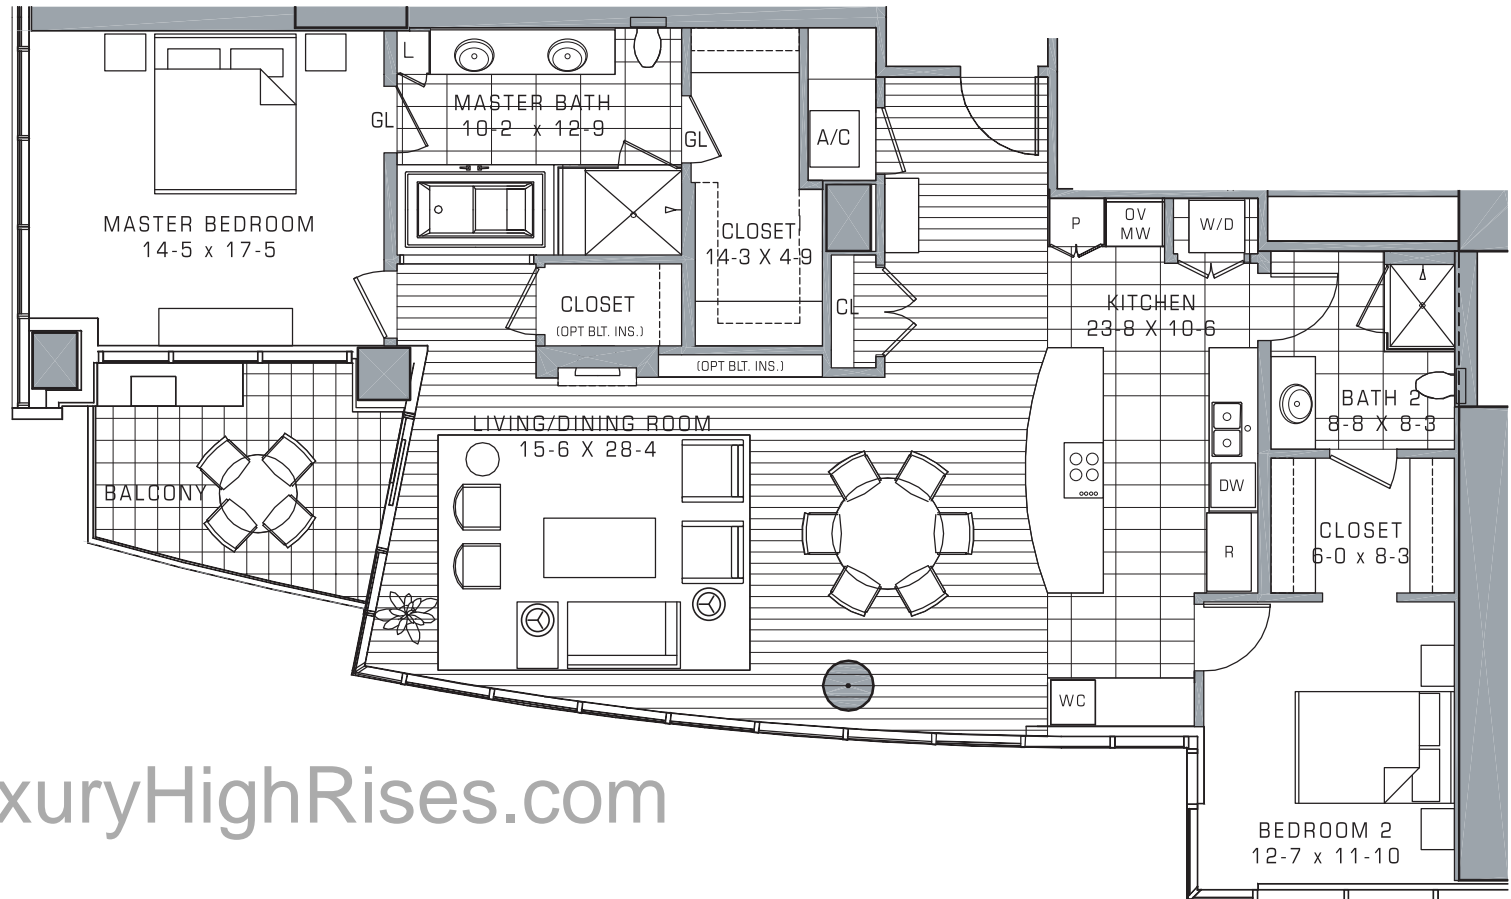

**2727 KIRBY AT RIVER OAKS**  
BEYOND EXTRAORDINARY.

UNIT B: 1,868 SF - 1,999 SF TOTAL - L8 to L18

HoustonLuxuryHighRises.com