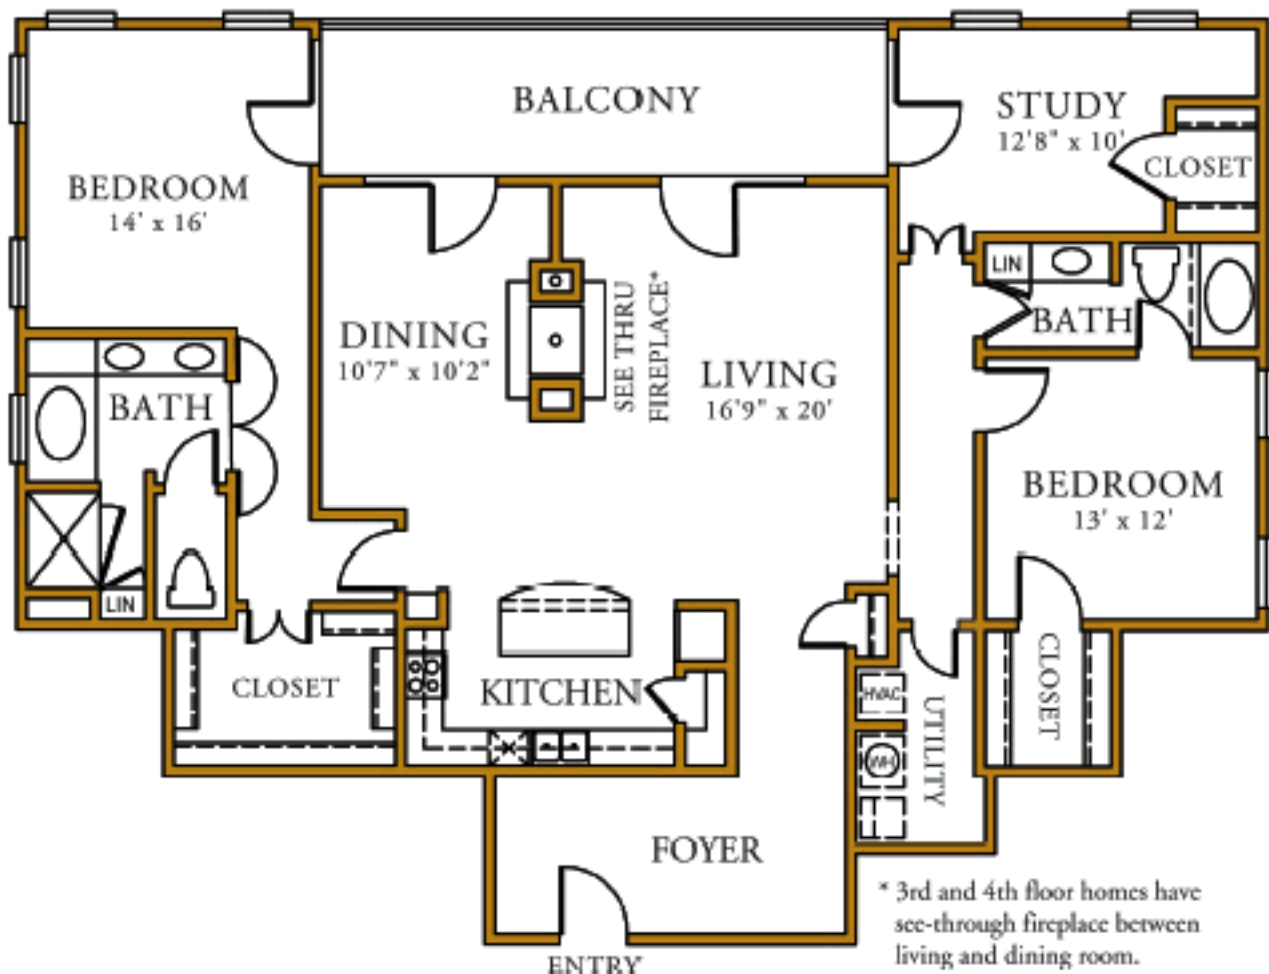

C1

Two Bedroom • Two Bath • Study

HoustonLuxuryHighRises.com 2217 sq.ft.

832-298-2893

201 • 301 • 401

C1B

2348 sq.ft.

Includes 134 sq. ft. detached storage area

131 • 231 • 331 • 431