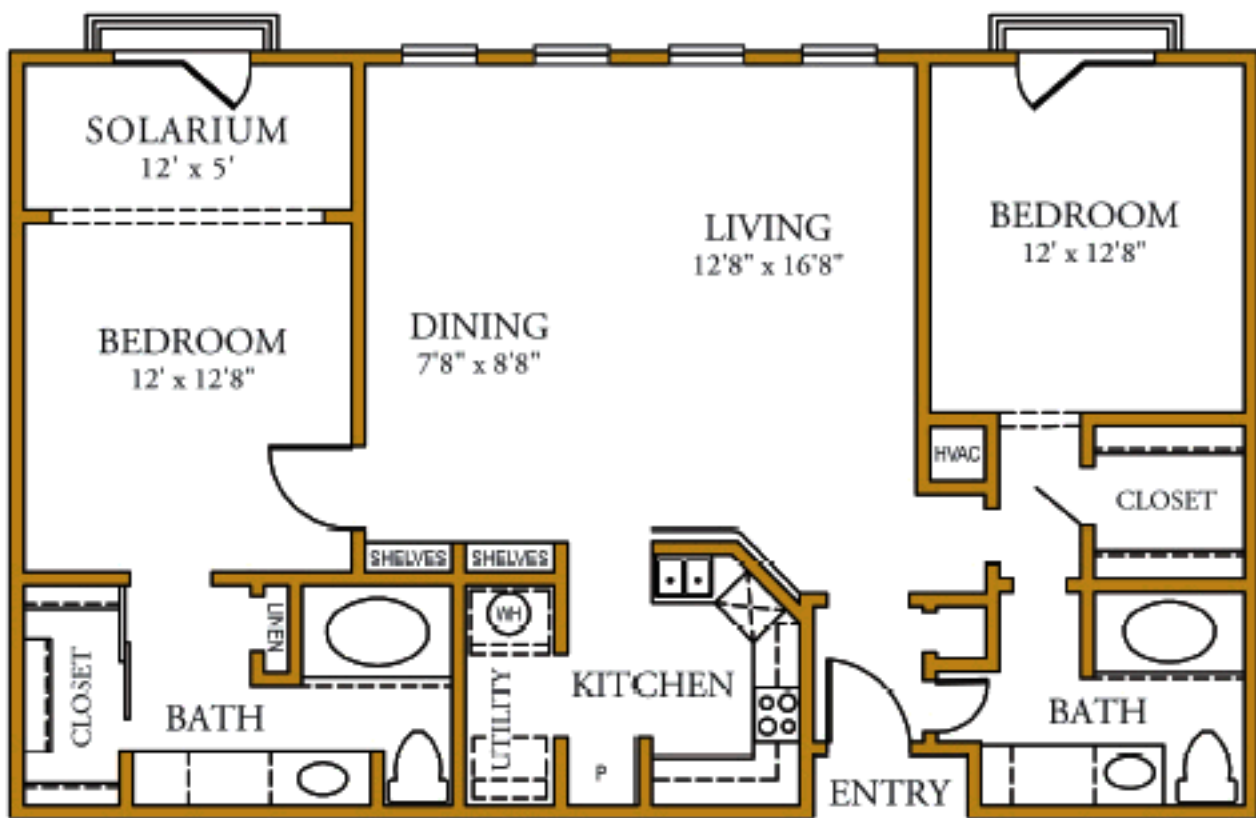

## B2

Two Bedroom • Two Bath • Solarium

HoustonLuxuryHighRises.com

1282 sq. ft.

832-298-2893

206 • 258 • 306 • 358 • 406 • 458

**TEOH**  
PROPERTIES  
LOCATION LUXURY LIFESTYLE

## B2E

1263 sq. ft.

Additional living room entrance, no Juliet balconies

106 • 158