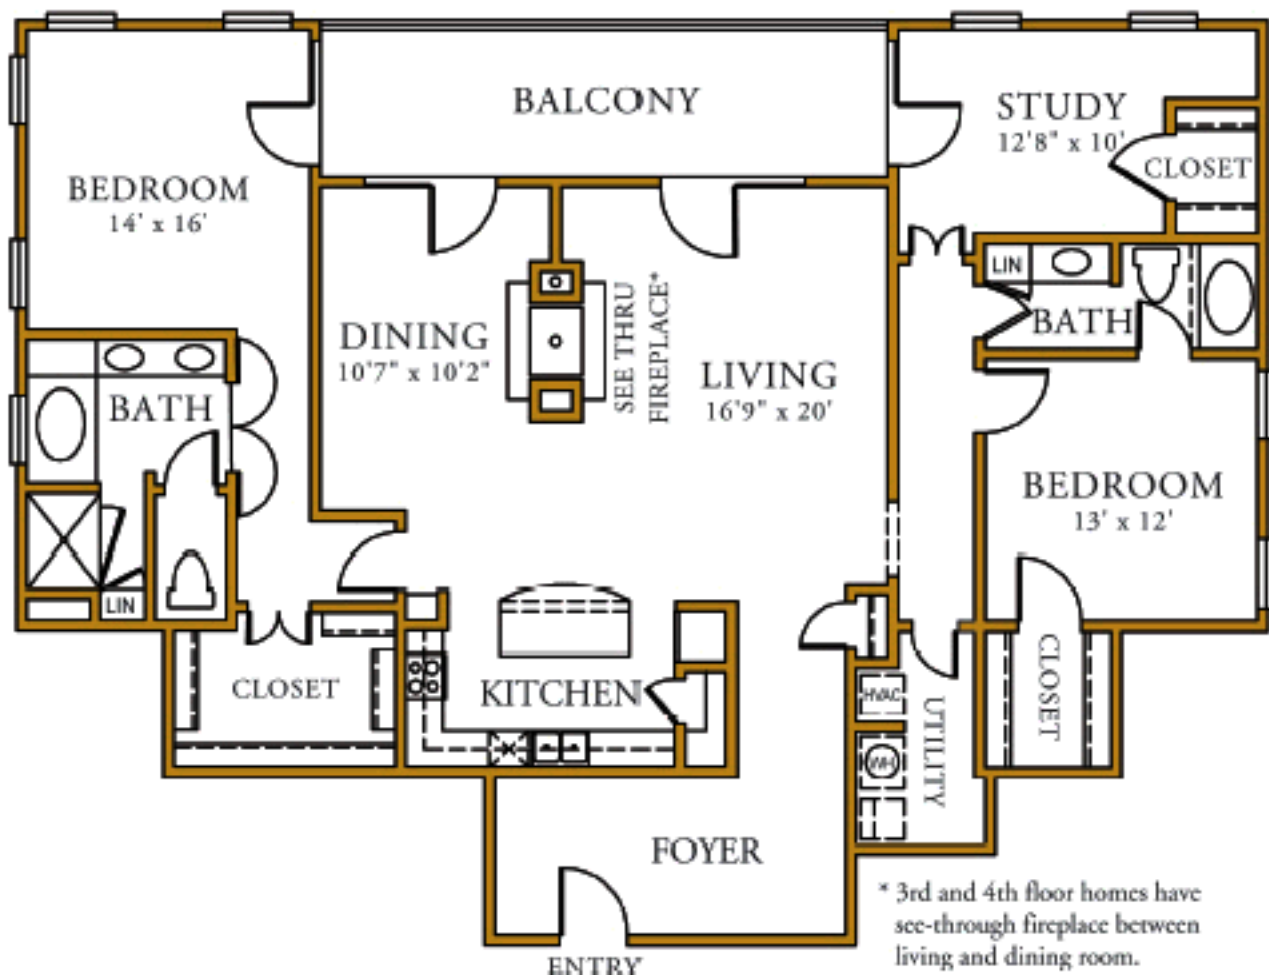

C1

Two Bedroom • Two Bath • Study

HoustonLuxuryHighRises.com 2217 sq.ft.
832-298-2893 201 • 301 • 401

C1B

2348 sq.ft.

Includes 134 sq. ft. detached storage area

131 • 231 • 331 • 431